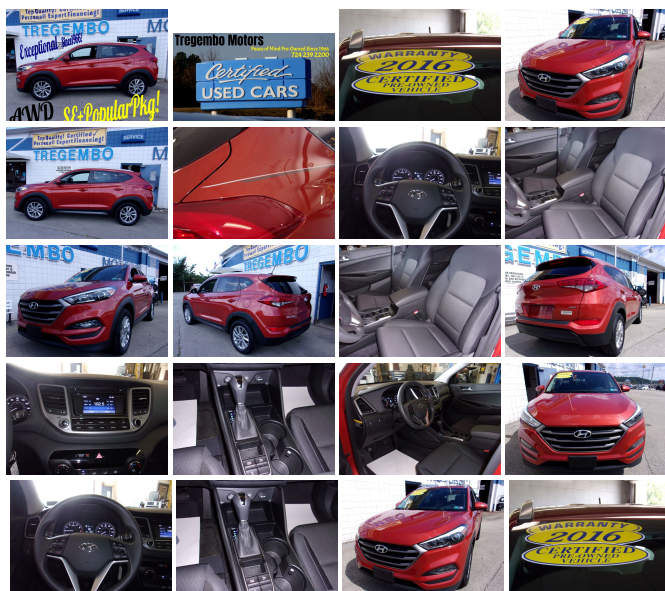

## 2016 Hyundai Tucson AWD SE

Billie Sue or The Tregembo Sales Team 724-239-2200

View this car on our website at [tregembomotors.com/6671728/ebrochure](http://tregembomotors.com/6671728/ebrochure)

Our Price **\$17,998**

HARD TO FIND. Fully Serviced. 1-Owner, Clean Autocheck, Metic Maint, Off-Lease All Wheel Drive Tucson in Sedona Sunet w Alloys! 724 239 2200 Popular Package Extras! LCD BackUp Cam, Satellite, Bluetooth, AC Climate Control, All Power Options, Power Seat, Cruise, Autonet AM FM SiriusXM CD MP3, 5" LCD, iPod USB AUX, Bluetooth hands-free phone system! Fully Serviced, Insp & Certified! Gorgeous Alloys, Foglights, Chrome Accents, Spoiler Lip. Automatic Full-Time All-Wheel Drive + ABS & Driveline Traction Control, Electronic Stability Control (ESC), Airbags Everywhere, Side Impact Beams, Front & Rear Anti-Roll Bars, 4-Wheel Disc Brakes w 4-Wheel ABS, Front Vented Discs, Brake Assist, Hill Descent Control + Hill Hold Control + Much MORE! CLEAN CERTIFIED Used VEHICLES ON SALE! EXPERT FINANCING for ALL CREDIT TYPES! Why Wait? Enjoy Life, Call Today! 1 of THE MOST Competitive, Dependable Dealers Since 1966! Call Now, Stop by for an Amazing DEAL and an Outstanding Vehicle! LATE MODELS for LESS at Tregembo Motors! LOW APR Avail! PLEASE NOTE that our Advertised Price is a Discounted Internet CASH Sale Price and does NOT apply to Special Financing. NEAR MIRACULOUS CREDIT BUILDING Re-Building PROGRAM AVAILABLE WHILE DRIVING A LIKE NEW CAR! You CAN Skyrocket YOUR Credit Score in Months! We love TRADES! WE BUY CARS & TRUCKS – Easier Than We Buy Any Car! Financing Avail for EVERYONE! Low APR and Low Payments for Well Qualified Buyers! Super Selection of Certified, Gently Used Cars, Trucks, Crossovers, Vans, Sport Utility Vehicles, 4x4s, FWDs, and Minivans. Late Models for Less Everyday at Tregembo! Buy or Lease Smarter in Bentleyville PA of Washington County PA –South of the South Hills of Pittsburgh PA