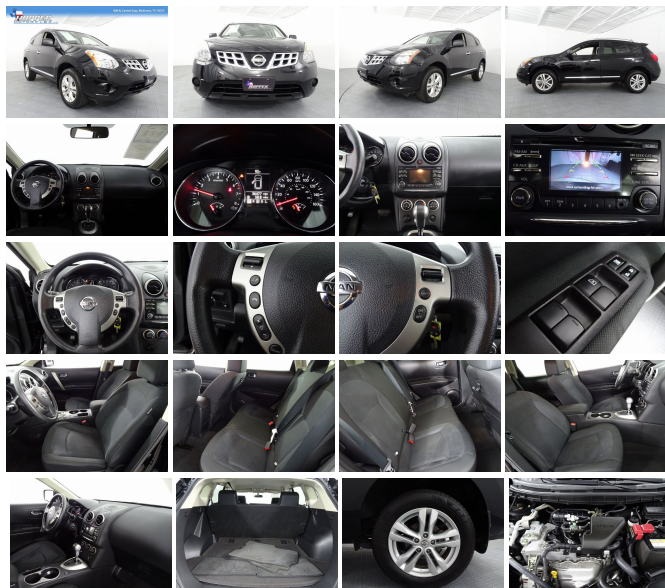

2015 Nissan Rogue Select S

View this car on our website at hoppermotorplex.com/6671112/ebrochure

Our Price **\$12,956**

Specifications:

Year:	2015
VIN:	JN8AS5MT4FW674484
Make:	Nissan
Stock:	74484M
Model/Trim:	Rogue Select S
Condition:	Pre-Owned
Body:	SUV
Exterior:	Super Black
Engine:	Engine: 2.5L DOHC 16-Valve I-4
Interior:	black Cloth
Mileage:	36,394
Drivetrain:	Front Wheel Drive
Economy:	City 23 / Highway 28

2015 Nissan Rogue Select S Super Black 4D Sport Utility FWD CVT with Xtronic 2.5L I4 DOHC 16V MULTI POINT INSPECTION!!, QUALIFIES FOR VIP!+!.

Odometer is 26335 miles below market average! 23/28 City/Highway MPG

	No accidents reported to CARFAX
	Damage reported
	CARFAX 1-Owner vehicle
	9 Service history records
	Personal vehicle
	36,394 Last reported odometer reading

FREE CARFAX Report

See the full CARFAX Report for additional information