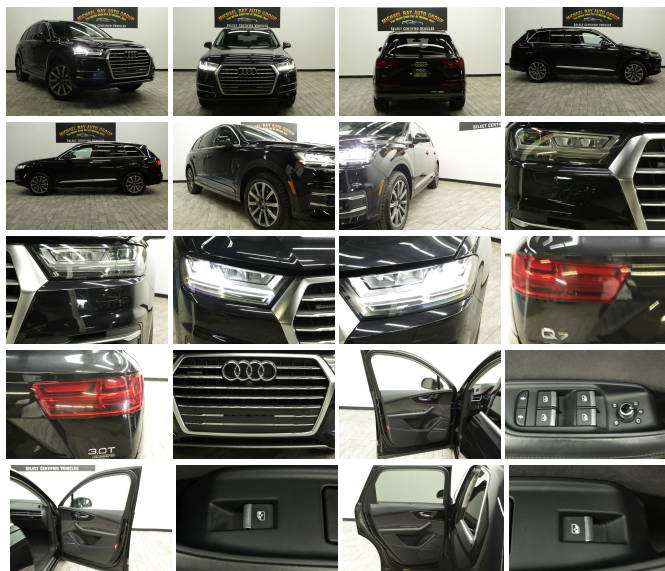

2017 Audi Q7 Prestige

View this car on our website at michaelrayautogroup.com/6670775/ebrochure

Our Price **\$36,495**

Retail Value ~~\$43,225~~

Specifications:

Year:	2017
VIN:	WA1VABF78HD023933
Make:	Audi
Stock:	023933C01
Model/Trim:	Q7 Prestige
Condition:	Pre-Owned
Body:	SUV
Exterior:	Black
Engine:	Engine: 3.0L TFSI V6 DOHC
Interior:	Black Leather
Mileage:	61,500
Drivetrain:	All Wheel Drive
Economy:	City 19 / Highway 25

Exterior

- Rain Detecting Variable Intermittent Wipers w/Heated Jets - Rear Fog Lamps
- Roof Rack Rails Only- Spare Tire Mobility Kit
- Tailgate/Rear Door Lock Included w/Power Door Locks
- Tires: P285/45R20 112H XL AS Run Flat
- Wheels: 20" 10-Spoke-Star Design -inc: gray/polished finish
- Power Liftgate Rear Cargo Access- Perimeter/Approach Lights
- Metal-Look Side Windows Trim and Black Front Windshield Trim - Metal-Look Grille
- Metal-Look Bodyside Insert and Body-Colored Wheel Well Trim- Lip Spoiler
- LED Brakelights Fully Automatic Projector Beam Auto-Leveling Headlamps w/Delay-Off
- Front License Plate Bracket- Fixed Rear Window w/Fixed Interval Wiper and Defroster
- Express Open/Close Sliding And Tilting Glass 1st And 2nd Row Sunroof w/Power Sunshade
- Deep Tinted Glass- Clearcoat Paint
- Body-Colored Rear Bumper w/Metal-Look Rub Strip/Fascia Accent
- Body-Colored Power Side Mirrors w/Turn Signal Indicator- Body-Colored Front Bumper
- Body-Colored Door Handles- Aluminum Panels