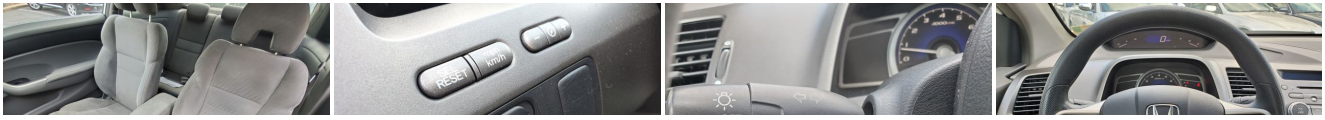

Specifications:

Year:	2009
VIN:	2HGFG128X9H517976
Make:	Honda
Stock:	517976
Model/Trim:	Civic EX
Condition:	Pre-Owned
Body:	Coupe
Exterior:	WHITE
Engine:	1.8L SOHC MPFI 16-valve i-VTEC I4 engine
Interior:	Gray Cloth
Mileage:	107,862
Drivetrain:	Front Wheel Drive
Economy:	City 25 / Highway 36

Vehicle Description