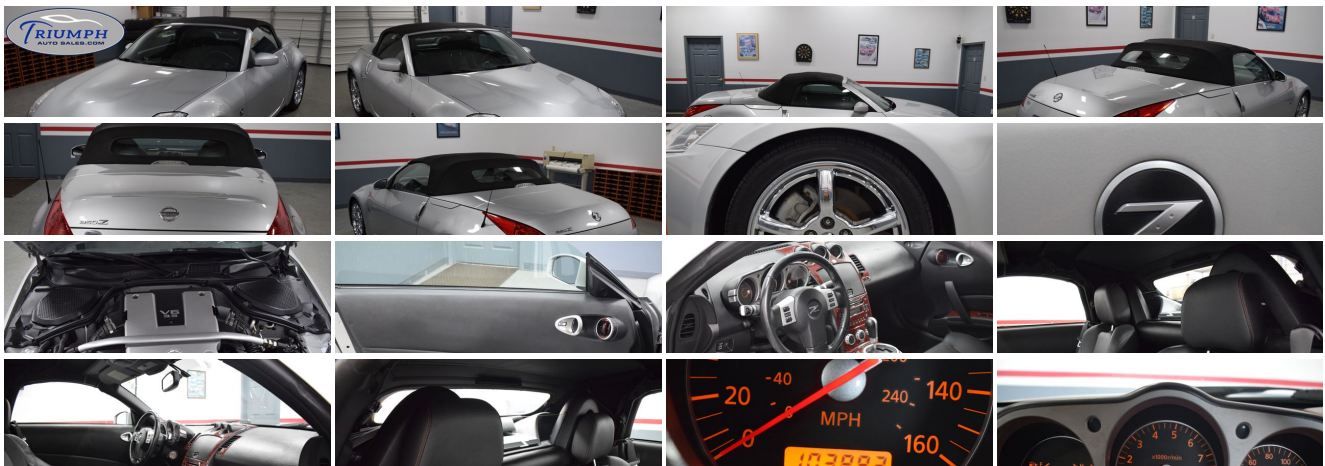

Details

Contact

Specifications:

Year:	2008
VIN:	JN1BZ36A58M850875
Make:	Nissan
Stock:	T1507
Model/Trim:	350Z Touring
Condition:	Pre-Owned
Body:	Convertible
Exterior:	Silver Alloy Metallic
Engine:	3.5L DOHC V6 engine
Interior:	Charcoal Leather
Mileage:	103,891
Drivetrain:	Rear Wheel Drive
Economy:	City 17 / Highway 23

Vehicle Description

This 350Z Convertible runs and drives great. Everything works like it should except the power drivers seats. We have priced it accordingly for that issue and it won't last long. This is the perfect time of the year for a convertible so don't miss out.

Exterior

- Electric soft top-inc: glass rear window - Aluminum hood- Body color bumpers
- Body color pwr heated mirrors
- Flush mounted bi-xenon high intensity discharge headlights - LED taillights
- Rear wind deflector- Rear wiper- UV-shielded glass- Variable intermittent front wipers

Mechanical

- 18" 5-spoke aluminum alloy wheels- 4-wheel anti-lock braking system w/brake assist
- Traction control system (TCS)- 3.5L DOHC V6 engine- 4-wheel vented disc brakes
- 5-speed automatic transmission w/manual mode- Carbon-fiber composite driveshaft
- Compact spare tire- Continuously variable valve timing control system
- Drive-by-wire throttle Dual chrome-tipped exhaust- Electronic brake force distribution
- Front & rear stabilizer bars- Front strut tower bar
- Independent multi-link front & rear suspension- Nissan direct ignition system
- P225/45WR18 high performance Bridgestone Potenza front tires
- P245/45WR18 high performance Bridgestone Potenza rear tires - Rear strut tower brace
- Rear wheel drive- Spare tire cover w/wheel wrench, front tow hitch, jack
- Speed-sensitive pwr rack & pinion steering - Viscous limited slip differential