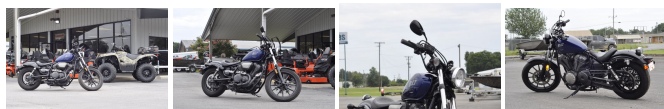

2016 Yamaha Bolt Base

Mike Smith 870-672-9999

View this car on our website at whiteriverpowersports.com/6669963/ebrochure

Our Price **\$8,495**

Specifications:

Year:	2016
VIN:	JYAVN05E0GA012175
Make:	Yamaha
Model/Trim:	Bolt Base
Condition:	New
Engine:	942 cc V Twin
Exterior:	Blue
Transmission:	5 Speed Manual
Mileage:	0

"The Yamaha Star Bolt C-Spec is a Japanese fusion of classic American and British styling that is somewhere between cruiser, standard and sport-classic. It emanates cool urban retro styling and deals out a decently sporty ride. And according to my neighbors it was coolest bike I brought home last summer."