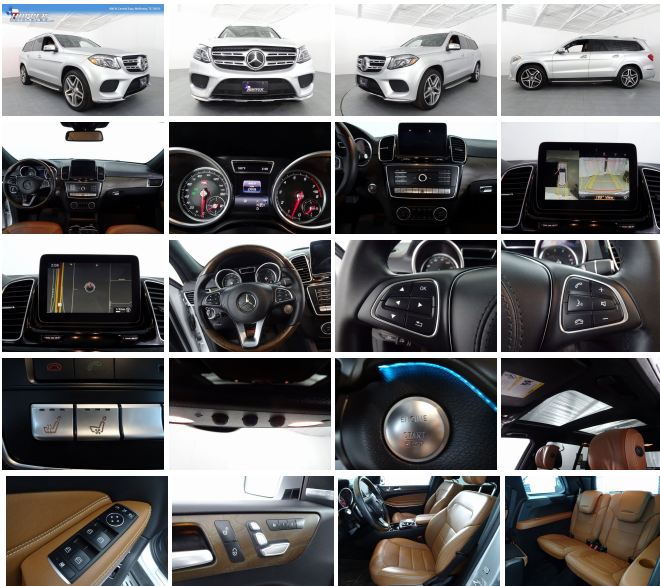

### Specifications:

<b>Year:</b>	2017
<b>VIN:</b>	4JGDF7DE3HA861348
<b>Make:</b>	Mercedes-Benz
<b>Stock:</b>	61348M
<b>Model/Trim:</b>	GLS GLS 550 4MATIC??
<b>Condition:</b>	Pre-Owned
<b>Body:</b>	SUV
<b>Exterior:</b>	Diamond Silver Metallic
<b>Engine:</b>	Engine: 4.7L Biturbo V8
<b>Interior:</b>	Saddle Brown/Black Leather
<b>Mileage:</b>	27,993
<b>Economy:</b>	City 14 / Highway 18

\*\*\*Navigation System\*\*\* \*\*\*Heated/Ventilated Front Leather Seats\*\*\*  
\*\*\*Garage Door Transmitter\*\*\* \*\*\*Panoramic Sunroof\*\*\* \*\*\*Third Row Seating\*\*\* \*\*\*4Matic\*\*\*

2017 Mercedes-Benz GLS 550 4MATIC?? Diamond Silver Metallic  
4MATIC?? 4D Sport Utility 4MATIC?? 9-Speed Automatic 4.7L V8  
BiTurbo MULTI POINT INSPECTION!! , QUALIFIES FOR VIP!+!.

Recent Arrival! Odometer is 21534 miles below market average!

Our family owned dealership was established in West Texas in 1967. We have been providing customers with quality vehicles for decades with the service to match. With almost four acres of unique inventory, we are sure the Hopper Family will have what you're looking for. Come down and take a look! Our VIP Preferred program provides customers with one year of FREE maintenance (Some Exclusions Apply, ask for details) which includes: -Priority Service -12 months/12,000 miles of oil changes -Tire rotations -Multi-point Inspection -90 Day Powertrain Warranty (Some Exclusions Apply) -A loaner car available with reservation -10% discount on parts and accessories Please check back for more pictures, we're adding new pictures to the website daily.