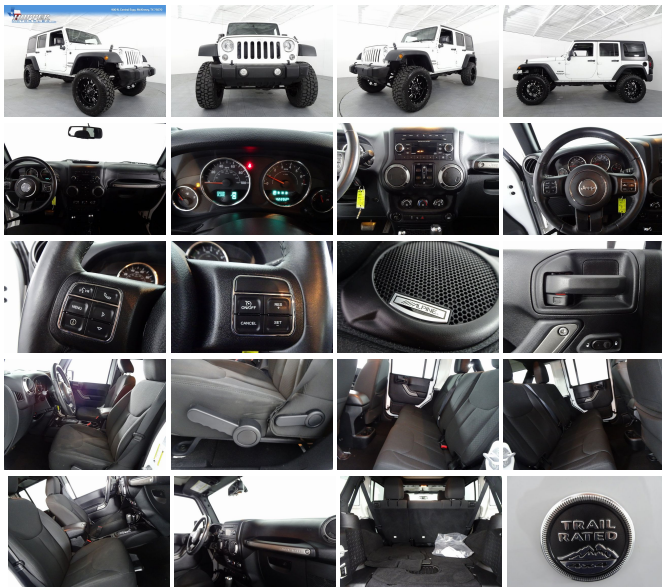

2016 Jeep Wrangler Unlimited Sport LIFT/CUSTOM WHEELS AND TIRES

View this car on our website at hoppermotorplex.com/6669571/ebrochure

Our Price **\$32,797**

Specifications:

Year:	2016
VIN:	1C4BJWDGXGL186977
Make:	Jeep
Stock:	86977M
Model/Trim:	Wrangler Unlimited Sport LIFT/CUSTOM WHEELS AND TIRES
Condition:	Pre-Owned
Body:	SUV
Exterior:	Bright White Clearcoat
Engine:	ENGINE: 3.6L V6 24V VVT
Interior:	black Cloth
Mileage:	42,171
Drivetrain:	4 Wheel Drive
Economy:	City 16 / Highway 20

2016 Jeep Wrangler Unlimited Sport LIFT/CUSTOM WHEELS AND TIRES Bright White Clearcoat LIFT/CUSTOM WHEELS AND TIRES 4D Sport Utility 4WD 5-Speed Automatic 3.6L V6 24V VVT MULTI POINT INSPECTION!!, QUALIFIES FOR VIP!+, LIFT KIT.

Exterior

- Wheels: 16" x 7.0" Luxury Styled Steel- Tires: P225/75R16 BSW On/Off Road
- Steel Spare Wheel- Full-Size Spare Tire Mounted Outside Rear- Clearcoat Paint
- Outside Soft Top- Black Front Bumper w/2 Tow Hooks