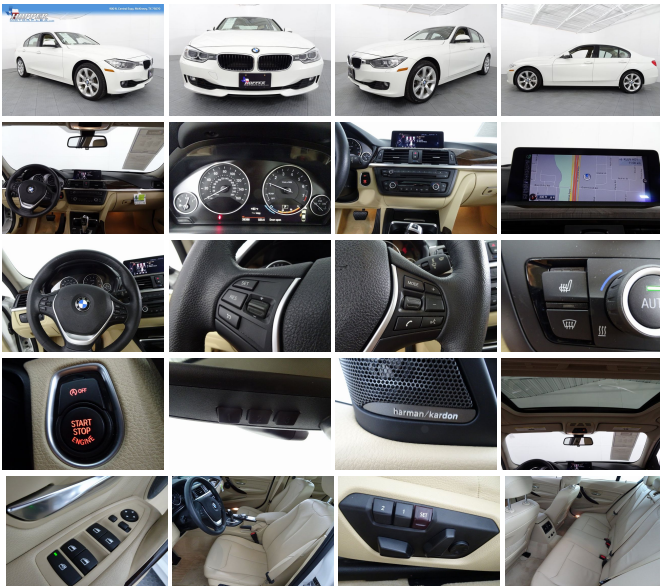

2015 BMW 3 Series 335i xDrive

View this car on our website at hoppermotorplex.com/6669560/ebrochure

Our Price **\$23,558**

Specifications:

Year:	2015
VIN:	WBA3B9G54FNR92908
Make:	BMW
Stock:	92908M
Model/Trim:	3 Series 335i xDrive
Condition:	Pre-Owned
Body:	Sedan
Exterior:	Alpine White
Engine:	Engine: 3.0L DOHC 24-Valve 6-Cylinder Turbocharged -inc: aluminum engine block, high precision direct injection, Valvetronic, Double-VANOS steplessly variable valve timing and electronic throttle control
Interior:	Venetian Beige Leather
Mileage:	39,378
Drivetrain:	All Wheel Drive
Economy:	City 20 / Highway 28

Navigation System **harman/kardon Premium Sound System***
Power Sunroof **Heated Front Leather Seats*** **Heated Rear Seats***
Garage Door Transmitter **Push to Start*** **AWD***

2015 BMW 3 Series 335i xDrive Alpine White 4D Sedan AWD 3.0L 6-Cylinder DOHC 24V Turbocharged MULTI POINT INSPECTION!!, QUALIFIES FOR VIP!+, AWD.

Recent Arrival! Odometer is 8009 miles below market average!

Our family owned dealership was established in West Texas in 1967. We have been providing customers with quality vehicles for decades with the service to match. With almost four acres of unique inventory, we are sure the Hopper Family will have what you're looking for. Come down and take a look! Our VIP Preferred program provides customers with one year of FREE maintenance (Some Exclusions Apply, ask for details) which includes: -Priority Service -12 months/12,000 miles of oil changes -Tire rotations -Multi-point Inspection -90 Day Powertrain Warranty (Some Exclusions Apply) -A loaner car available with reservation -10% discount on parts and accessories Please check back for more pictures, we're adding new pictures to the website daily.