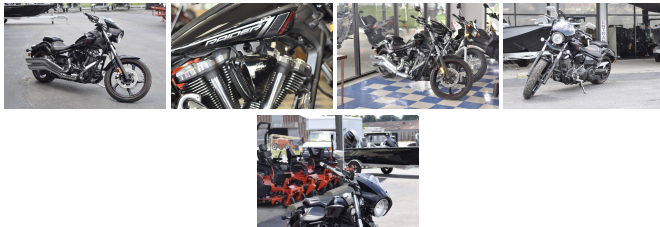

2015 Yamaha RAIDER

Mike Smith 870-672-9999

View this car on our website at whiteriverpowersports.com/6669380/ebrochure

Our Price **\$11,500**

Retail Value ~~\$15,970~~

Specifications:

Year:	2015
VIN:	JYAVP37E1FA000303
Make:	Yamaha
Model/Trim:	RAIDER
Condition:	New
Engine:	1900 cc
Exterior:	Black
Mileage:	6,350

Fuel Economy** 42 mpg

Wet Weight*** 730 lb

Other

Warranty 1 Year (Limited Factory
Warranty)

Instant Attitude Adjustment. If you really want totally custom but would rather ride than wrench, have a look at the 2015 Yamaha Raider by Star Motorcycles. It truly is the ultimate marriage of cruiser styling and total performance. Its 113 cubic inch fuel injected V-Twin engine takes a back seat to no V-Twin when it comes to power and reliability. And the rest of the chopper inspired Raider is pure Star quality, designed and engineered by the world's best bike builders.

You are looking at a special generation of custom cruisers. A breed that stands apart. Check out the incredible attention to detail.

From front to back, the Raider is loaded with "custom" inspired parts. Stretched out fork, fat rear tire, low seat and an aggressive, slammed riding position. The Raider features more black parts than the S version. The Raider not only looks good... it offers an incredible riding experience too.