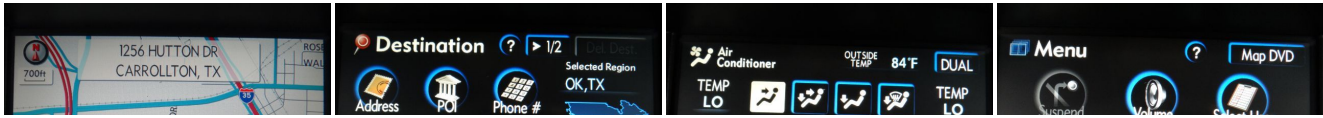

Specifications:

Year:	2009
VIN:	2T2GK31U09C062590
Make:	Lexus
Stock:	P9C062590H
Model/Trim:	RX 350 FWD, NAV, LEATHER SEATS, SUNROOF, BACKUP CAM
Condition:	Pre-Owned
Body:	SUV
Exterior:	Bamboo Pearl
Engine:	3.5L DOHC SFI 24-valve V6 engine -inc: dual variable valve timing w/intelligence (VVT-i)
Interior:	Ivory Leather
Mileage:	145,538
Drivetrain:	Front Wheel Drive
Economy:	City 18 / Highway 23

Vehicle Description

3.5L V6, FWD, automatic, navigation, leather seats, back up camera, sunroof, heated front seats, bluetooth, wood-grain interior trim, seat memory, power trunk lid/locks/mirrors/windows, econd row folding seat, steering wheel controls, cruise control, fog lights, alloy wheels.

Selective Autoplex offers only the very best used cars, trucks, and SUVs in the Carrollton area. Give us a call at 214-575-7929 or stop by and visit us at 1010 Hutton Dr Carrollton TX 75006.