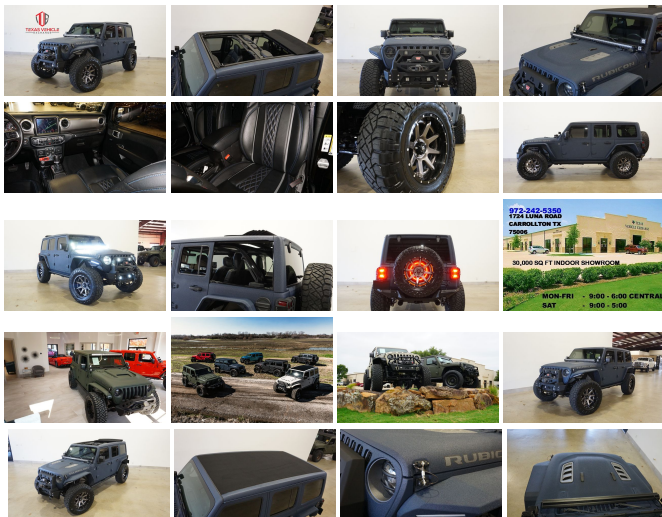

2019 Jeep Wrangler Unlimited Rubicon 4X4 SKY TOP,DUPONT KEVLAR,LIFT,LED'S

View this car on our website at tveauto.com/6667811/ebrochure

Our Price **\$79,900**

Specifications:

Year:	2019
VIN:	1C4HJXFG9KW613862
Make:	Jeep
Stock:	613862
Model/Trim:	Wrangler Unlimited Rubicon 4X4 SKY TOP,DUPONT KEVLAR,LIFT,LED'S
Condition:	Pre-Owned
Body:	SUV
Exterior:	Blue
Engine:	ENGINE: 3.6L V6 24V VVT UPG I W/ESS
Interior:	Black Leather
Transmission:	TRANSMISSION: 8-SPEED AUTOMATIC (850RE)
Mileage:	14,484
Drivetrain:	4 Wheel Drive
Economy:	City 17 / Highway 23

NATION WIDE FINANCING

SUBMIT CREDIT APP WWW.TVEAUTO.COM

OR CALL 972-242-5350

"FERRARI NART BLUE EDITION"

CUSTOM BUILT **KEVLAR** 2019 JEEP
WRANGLER JL UNLIMITED RUBICON 4X4
WITH 24R PACKAGE

UPGRADES INCLUDE:

- * FERRARI NART BLUE KEVLAR COATING WITH ANTHRACITE ACCENTS
- * SKY ONE-TOUCH POWER TOP WITH REMOVABLE REAR QUARTER WINDOWS
- * CUSTOM ALEA BLACK LEATHER WITH BLUE STITCHING
- * FACTORY REMOTE START
- * REMOTE PROXIMITY KEYLESS ENTRY
- * COLD WEATHER GROUP
- * LED LIGHTING GROUP
- * FACTORY 8.4 INCH TOUCH SCREEN NAVIGATION WITH HD AM/FM/SIRIUS STEREO & ALPINE PREMIUM AUDIO SYSTEM
- * FACTORY BACK-UP CAMERA
- * U-CONNECT
- * FAB FOURS "FULL METAL JACKET" STUBBY WINCH BUMPER WITH MODIFIER
- * 4 RIGID INDUSTRIES LED D2 LIGHTS IN FRONT BUMPER
- * FRONT D-RINGS & ISOLATORS (ANTHRACITE)
- * WARN ZEON 8-S WINCH WITH SYNTHETIC ROPE
- * FACTOR 55 FLATLINK (GRAY)
- * FACTORY LED HEADLIGHTS
- * RUGGED RIDGE BLACK HEADLIGHT GUARDS
- * MOPAR 10TH ANNIVERSARY RUBICON POWER DOME HOOD
- * DRAKE OFF ROAD HOOD LATCHES
- * ROAD ARMOR STEALTH JL FENDER FLARES
- * DV8 OFF ROAD FRONT & REAR INNER FENDERS
- * RUBICON EYEBRESS 2.5" LIFT KIT WITH