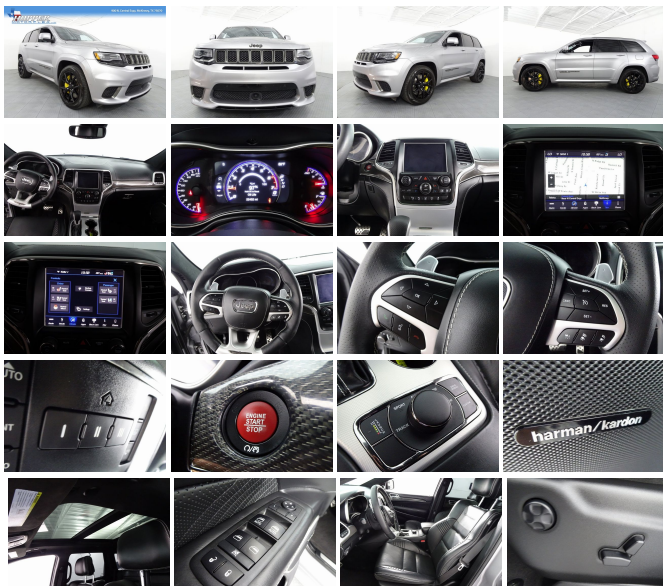

2018 Jeep Grand Cherokee Trackhawk

View this car on our website at hoppermotorplex.com/6666940/ebrochure

Our Price **\$74,959**

Specifications:

Year:	2018
VIN:	1C4RJFN90JC223962
Make:	Jeep
Stock:	23962M
Model/Trim:	Grand Cherokee Trackhawk
Condition:	Pre-Owned
Body:	SUV
Exterior:	Billet Silver Metallic Clearcoat
Engine:	ENGINE: 6.2L SUPERCHARGED HEMI V8 SRT
Interior:	black Leather
Mileage:	22,465
Drivetrain:	4 Wheel Drive
Economy:	City 11 / Highway 17

Navigation System ***harman/kardon Premium Sound System***
Rear View Camera ***Heated/Ventilated Front Leather Seats***
Heated Steering Wheel ***Heated Rear Seats*** ***Panoramic Sunroof***
Push to Start ***Garage Door Transmitter*** ***4WD***

2018 Jeep Grand Cherokee Trackhawk billet silver metallic clearcoat
4D Sport Utility 4WD 8-Speed Automatic HEMI MULTI POINT INSPECTION!!, QUALIFIES FOR VIP!+, 4WD.

Recent Arrival!

Our family owned dealership was established in West Texas in 1967. We have been providing customers with quality vehicles for decades with the service to match. With almost four acres of unique inventory, we are sure the Hopper Family will have what you're looking for. Come down and take a look! Our VIP Preferred program provides customers with one year of FREE maintenance (Some Exclusions Apply, ask for details) which includes: -Priority Service -12 months/12,000 miles of oil changes -Tire rotations -Multi-point Inspection -90 Day Powertrain Warranty (Some Exclusions Apply) -A loaner car available with reservation -10% discount on parts and accessories Please check back for more pictures, we're adding new pictures to the website daily.