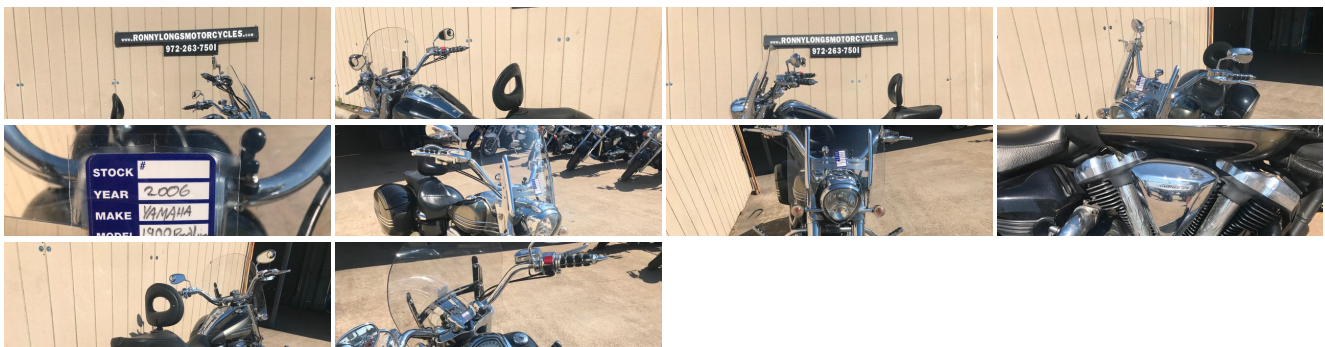

View this vehicle on our website at [ronnylongsmotorcycles.com](http://ronnylongsmotorcycles.com)

Ronny Long's Motorcycles

[972-263-7501](tel:972-263-7501)

3126 E Main St, Grand Prairie, TX 75050

Photos

Details

Contact

**Specifications:**

**Year:** 2006  
**VIN:** JYAVP21E36A000497  
**Make:** Yamaha  
**Model/Trim:** Roadliner Base  
**Condition:** Pre-Owned  
**Engine:** 1854 cc V Twin  
**Transmission:** 5 Speed Manual  
**Mileage:** 57,276

## Vehicle Description

2006 YAMAHA ROADLINER

Clean bike, fully loaded, Exhaust system, Saddle Bags, Backrest, Bars, windshield,

\$4900 Cash or Financed in house for \$5995 with \$1500 down \$240 month

90 day Layaway available on total cost or down payment with \$300 deposit