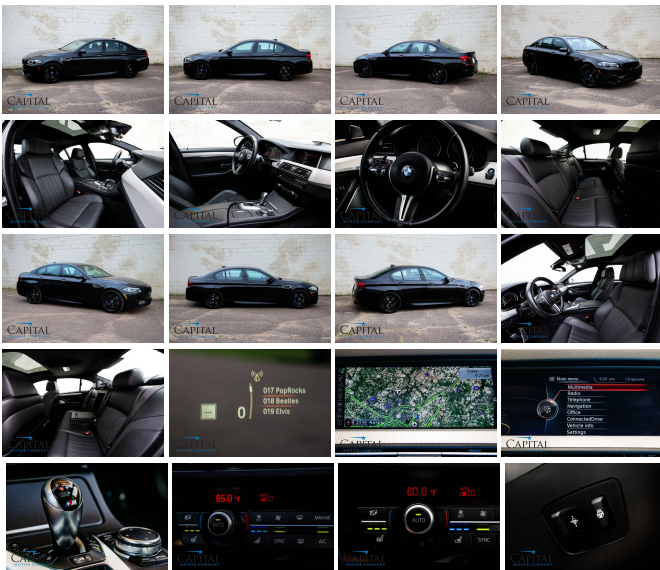

2833 Alpine Rd
Eau Claire, Wisconsin
54703

2016 BMW M5 575-HP V8 Sport Sedan w/Competition Pkg, Executive Pkg, Driver Assist Pkg & Black 20" Rims

Steve Allingham

View this car on our website at capitalmotorcompany.com/6665658/ebrochure

Your Price **\$61,950**

Retail Value ~~\$69,600~~

Specifications:

Year:	2016
VIN:	WBSFV9C54GG343251
Make:	BMW
Stock:	4774
Model/Trim:	M5 575-HP V8 Sport Sedan w/Competition Pkg, Executive Pkg, Driver Assist Pkg & Black 20" Rims
Condition:	Pre-Owned
Body:	Sedan
Exterior:	Black Sapphire Metallic
Engine:	575HP TwinPower Turbo 4.4L V8
Interior:	Black Leather
Transmission:	7-Speed Dual-Clutch
Mileage:	23,220
Drivetrain:	Rear Wheel Drive
Economy:	City 14 / Highway 20

We have for sale, the flagship of performance and luxury sedans! Our 2016 BMW M5 575-Horsepower V8 Super Sedan looks and drives fantastic! There is virtually nothing on the road that offers the performance, luxury and style of this BMW M5! It has beautiful Black Sapphire Metallic paint with aggressive M-Sport exterior style that sets it apart from the standard 5-Series and Blacked Out Competition Package Lightweight Forged 20-Inch Wheels that give it a great stance! We know that if you like how it looks in the pictures you will love it when you come drive it.