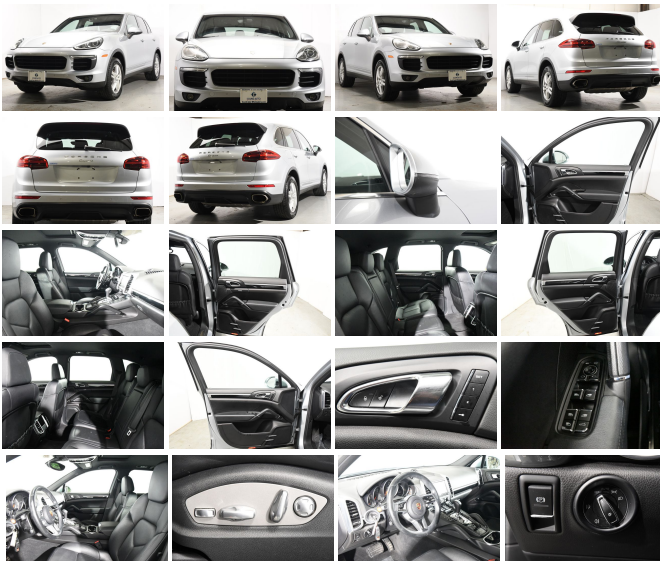

2016 Porsche Cayenne

Sound Auto Wholesalers - (203) 466-2622 - View this car on our website at soundautowholesalers.com/6664528/ebrochure