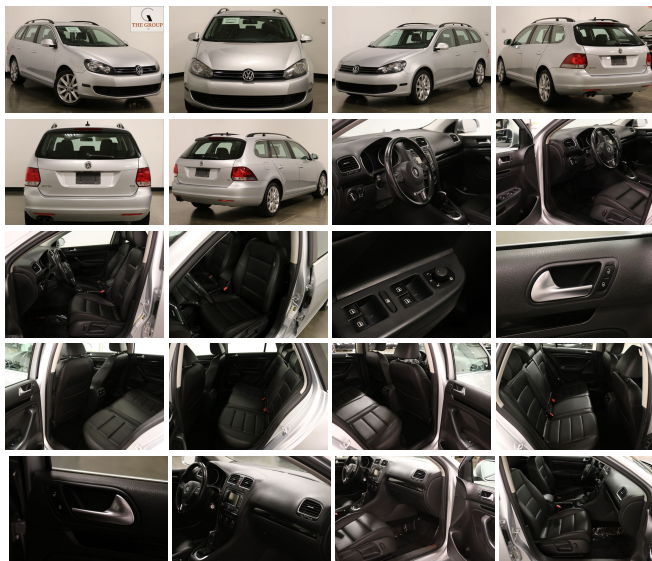

## 2013 Volkswagen Jetta TDI w/Sunroof & Nav

View this car on our website at [ff783918-554d-4ea7-80c6-a74d5248bc1b.autorevo-powersites.com/6663937/ebrochure](http://ff783918-554d-4ea7-80c6-a74d5248bc1b.autorevo-powersites.com/6663937/ebrochure)

### Specifications:

<b>Year:</b>	2013
<b>VIN:</b>	3VWPL7AJ4DM629766
<b>Make:</b>	Volkswagen
<b>Model/Trim:</b>	Jetta TDI w/Sunroof & Nav
<b>Condition:</b>	Pre-Owned
<b>Body:</b>	Wagon
<b>Exterior:</b>	Reflex Silver Metallic
<b>Engine:</b>	2.0L TDI 16-valve I4 diesel engine
<b>Interior:</b>	Titan Black Leatherette
<b>Transmission:</b>	Automatic
<b>Mileage:</b>	47,573
<b>Drivetrain:</b>	Front Wheel Drive
<b>Economy:</b>	City 29 / Highway 39

2013 VW JETTA TDI PREMIUM  
SPORT WAGON MID SIZE DIESEL  
WAGON.

REFLEX SILVER EXTERIOR WITH A  
VERY DURABLE AND  
COMFORTABLE BLACK  
LEATHERETTE INTERIOR.

2.0 LITER TURBO DIESEL ENGINE  
FOR STELLAR PERFORMANCE AND  
OUTSTANDING FUEL ECONOMY.

SMOOTH AND RESPONSIVE  
AUTOMATIC TRANSMISSION.

ICE COLD AIR COND.

ALL POWER.

POWER GLASS SLIDING  
PANORAMIC SUNROOF.

HEATED FRONT SEATS.

PREMIUM AUDIO WITH MP3  
PLAYER.

BLUETOOTH.

GPS NAVIGATION.