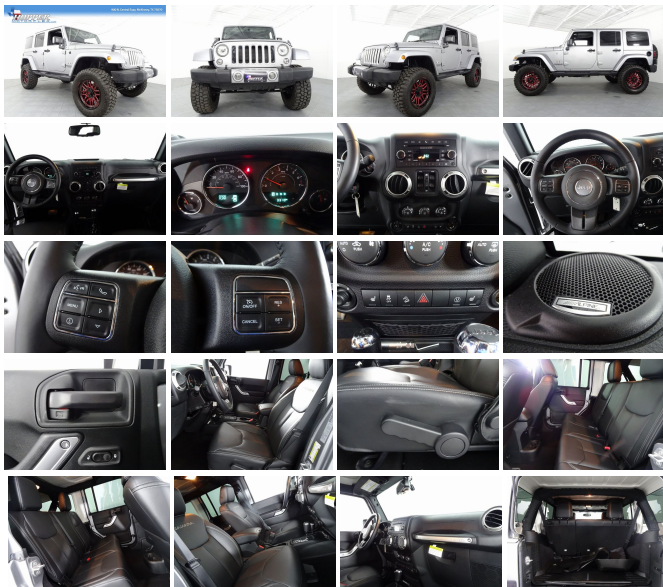

Custom Lift ***Custom Tires*** ***Alpine Premium Sound System*** ***Heated Front Leather Seats*** ***Running Boards*** ***4WD***

2017 Jeep Wrangler Unlimited Sahara LIFT/CUSTOM WHEELS AND TIRES billet silver metallic clearcoat LIFT/CUSTOM WHEELS AND TIRES 4D Sport Utility 4WD 5-Speed Automatic 3.6L V6 24V VVT MULTI POINT INSPECTION!!, QUALIFIES FOR VIP!+, LIFT KIT.

Our family owned dealership was established in West Texas in 1967. We have been providing customers with quality vehicles for decades with the service to match. With almost four acres of unique inventory, we are sure the Hopper Family will have what you're looking for. Come down and take a look! Our VIP Preferred program provides customers with one year of FREE maintenance (Some Exclusions Apply, ask for details) which includes: -Priority Service -12 months/12,000 miles of oil changes -Tire rotations -Multi-point Inspection -90 Day Powertrain Warranty (Some Exclusions Apply) -A loaner car available with reservation -10% discount on parts and accessories Please check back for more pictures, we're adding new pictures to the website daily.