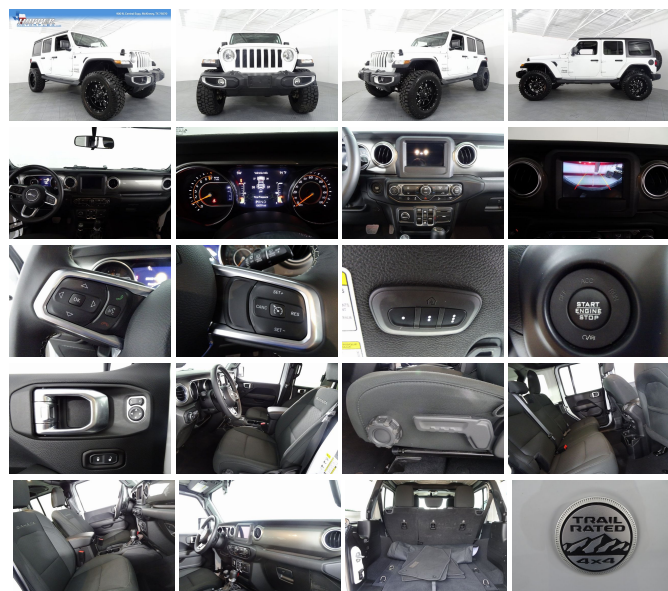

2019 Jeep Wrangler Unlimited Sahara LIFT/CUSTOM WHEELS AND TIRES

View this car on our website at hoppermotorplex.com/6663508/ebrochure

Our Price **\$43,431**

Specifications:

| | |
|--------------------|--|
| Year: | 2019 |
| VIN: | 1C4HJXEG3KW552493 |
| Make: | Jeep |
| Stock: | 52493M |
| Model/Trim: | Wrangler Unlimited Sahara LIFT/CUSTOM WHEELS AND TIRES |
| Condition: | Pre-Owned |
| Body: | SUV |
| Exterior: | Bright White Clearcoat |
| Engine: | ENGINE: 3.6L V6 24V VVT UPG I W/ESS |
| Interior: | black Cloth |
| Mileage: | 15,356 |
| Drivetrain: | 4 Wheel Drive |
| Economy: | City 17 / Highway 23 |

2019 Jeep Wrangler Unlimited Sahara LIFT/CUSTOM WHEELS AND TIRES Bright White Clearcoat LIFT/CUSTOM WHEELS AND TIRES 4D Sport Utility 4WD 8-Speed Automatic 3.6L V6 24V VVT MULTI POINT INSPECTION!!, QUALIFIES FOR VIP!+, LIFT KIT.

- Front Center Armrest w/Storage- 2 Seatback Storage Pockets- Perimeter Alarm
- Sentry Key Engine Immobilizer- 2 12V DC Power Outlets and 1 AC Power Outlet
- Air Filtration

Exterior

- Wheels: 18" x 7.5" Polished w/Gray Spokes- Tires: 255/70R18 All Season
- Aluminum Spare Wheel- Full-Size Spare Tire Mounted Outside Rear- Clearcoat Paint
- Black Rear Bumper w/1 Tow Hook
- Black Front Bumper w/Metal-Look Rub Strip/Fascia Accent and 2 Tow Hooks
- Black Side Windows Trim- Black Door Handles
- Black Wheel Well Trim and Body-Colored Fender Flares
- Black Power Heated Side Mirrors w/Manual Folding- Removable Rear Window
- Deep Tinted Glass- Variable Intermittent Wipers
- Galvanized Steel/Aluminum/Magnesium Panels
- Manual Convertible Top w/Fixed Roll-Over Protection- Side Steps
- Body-Colored Grille w/Chrome Accents- Conventional Rear Cargo Access
- Tailgate/Rear Door Lock Included w/Power Door Locks
- Fully Automatic Aero-Composite Halogen Daytime Running Headlamps w/Delay-Off
- Front Fog Lamps- Non-Lock Fuel Cap w/o Discriminator