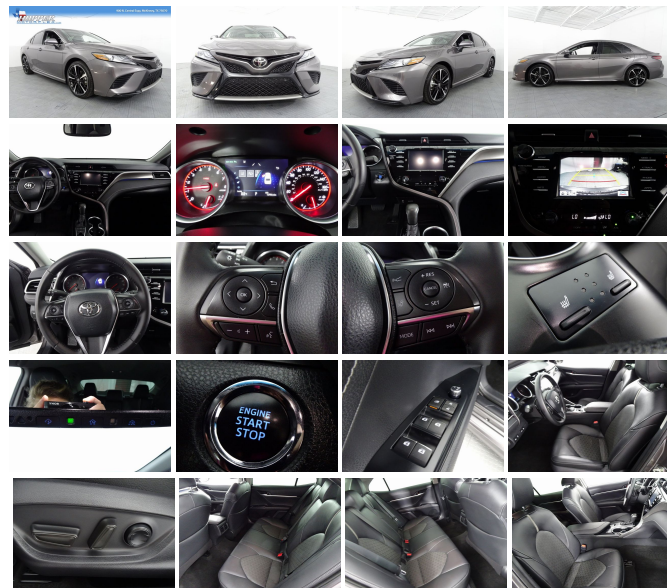

2018 Toyota Camry XSE

View this car on our website at hoppermotorplex.com/6662807/ebrochure

Our Price **\$25,872**

Specifications:

Year:	2018
VIN:	4T1B61HKXJU066869
Make:	Toyota
Stock:	66869M
Model/Trim:	Camry XSE
Condition:	Pre-Owned
Body:	Sedan
Exterior:	Predawn Gray Mica
Engine:	Engine: 2.5L I-4 DOHC 16-Valve -inc: VVT-iE intake and VVT-i exhaust
Interior:	Black Leather
Mileage:	12,984
Drivetrain:	Front Wheel Drive
Economy:	City 28 / Highway 39

Rear View Camera ***Power Sunroof*** ***Garage Door Transmitter*** ***FWD***

2018 Toyota Camry XSE Predawn Gray Mica 4D Sedan FWD 8-Speed Automatic 2.5L I4 DOHC 16V MULTI POINT INSPECTION!!, QUALIFIES FOR VIP+!, Black w/Quilted Perforated Leather Seat Trim.

Recent Arrival! Odometer is 6400 miles below market average! 28/39 City/Highway MPG

Our family owned dealership was established in West Texas in 1967. We have been providing customers with quality vehicles for decades with the service to match. With almost four acres of unique inventory, we are sure the Hopper Family will have what you're looking for. Come down and take a look! Our VIP Preferred program provides customers with one year of FREE maintenance (Some Exclusions Apply, ask for details) which includes: -Priority Service -12 months/12,000 miles of oil changes -Tire rotations -Multi-point Inspection -90 Day Powertrain Warranty (Some Exclusions Apply) -A loaner car available with reservation -10% discount on parts and accessories Please check back for more pictures, we're adding new pictures to the website daily.