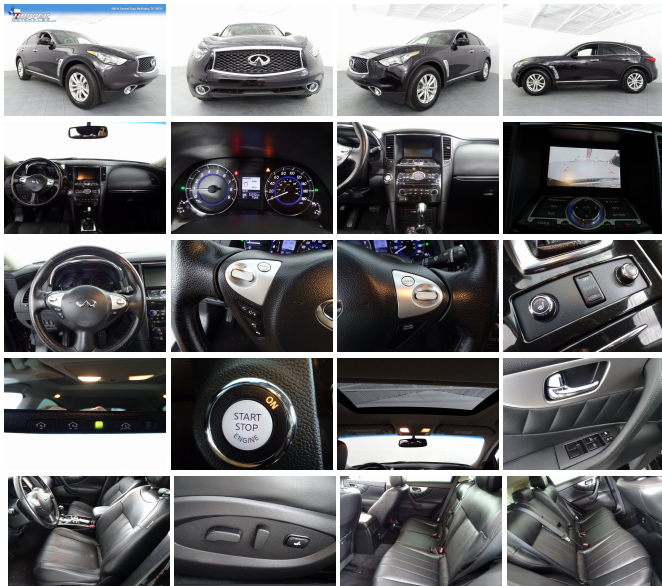

## 2017 INFINITI QX70 Base

View this car on our website at [hoppermotorplex.com/6662804/ebrochure](http://hoppermotorplex.com/6662804/ebrochure)

Our Price **\$26,799**

2017 INFINITI QX70 Base Malbec Black 4D Sport Utility RWD 7-Speed Automatic 3.7L V6 MULTI POINT INSPECTION!!!, QUALIFIES FOR VIP!+!.

Odometer is 14501 miles below market average!

2017 INFINITI QX70 Base