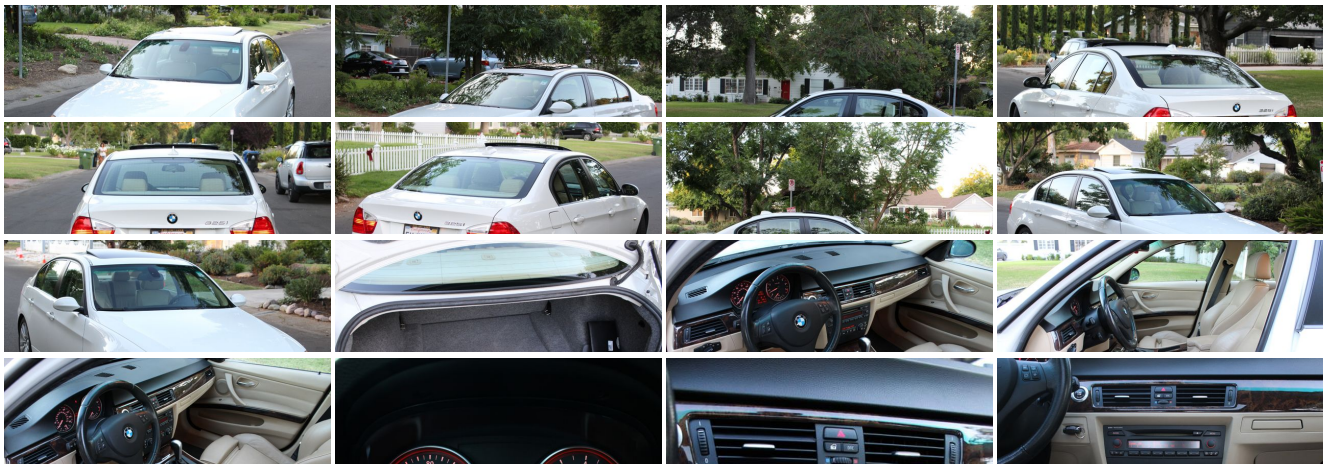

2006 BMW 325i PREMIUM PKG XENON 81K MLS SERVICE RECORDS NEW TIRES

Contact Sales 310-987-1212

Our Price \$5,990

Retail Value \$7,210

View this vehicle on our website at boutiqueautosales.com

Boutique Auto Sales

[310-987-1212](tel:310-987-1212)

5950 Laurel Canyon Blvd, North Hollywood, CA 91607

Photos

Details

Contact

Specifications:

Year:	2006
VIN:	WBAVB13506PT19618
Make:	BMW
Stock:	9618
Model/Trim:	325i PREMIUM PKG XENON 81K MLS SERVICE RECORDS NEW TIRES
Condition:	Pre-Owned
Body:	Sedan
Exterior:	Alpine White
Engine:	3.0L DOHC 24-valve I6 engine w/variable valve timing, Valvetronic
Interior:	Beige Leather
Transmission:	6-SPEED AUTOMATIC TRANSMISSION
Mileage:	81,230
Drivetrain:	Rear Wheel Drive
Economy:	City 20 / Highway 29

Vehicle Description

Installed Options

Interior

- 3-spoke leather-wrapped steering wheel w/cruise/audio/phone controls
- Anti-theft AM/FM stereo w/CD player-inc: (10) speakers, radio data system (RDS), Auto-Store, MP3 capability, 3-channel FM diversity antenna system
- Burl walnut wood trim
- Central locking system-inc: double-lock feature, console switch, 2-step unlocking
- Check Control vehicle monitor system w/pictogram display
- Dual illuminated visor vanity mirrors
- Dual zone automatic climate control w/microfilter ventilation & memory
- Dynamic cruise control- Flat tire warning indicator- Footwell lighting
- Front center armrest w/climate-controlled storage compartment
- Front seatback storage nets- Front/rear map reading lights
- Keyless entry system w/multi-function remote control
- Leatherette front bucket seats w/8-way manual adjusters - Locking glove box
- On-board computer
- Prewired for CD changer, alarm, garage door opener, cellular phone - Pwr trunk release
- Pwr windows w/1-touch up/down- Rear center armrest w/cup holders
- Service interval indicator w/miles-to-service readout
- Tilt/telescopic steering wheel column- Vehicle & key memory