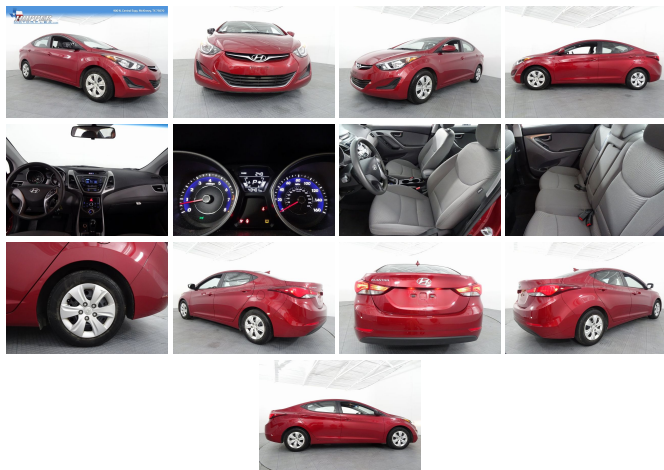

2016 Hyundai Elantra SE

View this car on our website at hoppermotorplex.com/6660577/ebrochure

Our Price **\$11,895**

Specifications:

Year:	2016
VIN:	5NPDH4AE9GH767838
Make:	Hyundai
Stock:	67838M
Model/Trim:	Elantra SE
Condition:	Pre-Owned
Body:	Sedan
Exterior:	Venetian Red
Engine:	Engine:1.8L DOHC 16V 4-Cylinder D-CVVT MPI
Interior:	gray Cloth
Mileage:	43,084
Drivetrain:	Front Wheel Drive
Economy:	City 28 / Highway 38

2016 Hyundai Elantra SE Venetian Red 4D Sedan FWD 6-Speed Automatic with Shiftronic 1.8L 4-Cylinder DOHC 16V Dual CVVT

Odometer is 16333 miles below market average! 28/38 City/Highway MPG

2016 Hyundai Elantra SE

- 2 12V DC Power Outlets- Air Filtration

Exterior

- Wheels: 15" Steel w/Covers- Tires: P195/65R15- Spare Tire Mobility Kit- Clearcoat Paint
- Body-Colored Front Bumper- Body-Colored Rear Bumper w/Gray Rub Strip/Fascia Accent
- Black Side Windows Trim and Black Rear Window Trim - Body-Colored Door Handles
- Body-Colored Power Side Mirrors w/Manual Folding- Fixed Rear Window w/Defroster
- Light Tinted Glass- Variable Intermittent Wipers- Front Windshield -inc: Sun Visor Strip
- Fully Galvanized Steel Panels- Grille w/Chrome Bar- Trunk Rear Cargo Access
- Aero-Composite Halogen Daytime Running Headlamps w/Delay-Off
- Perimeter/Approach Lights