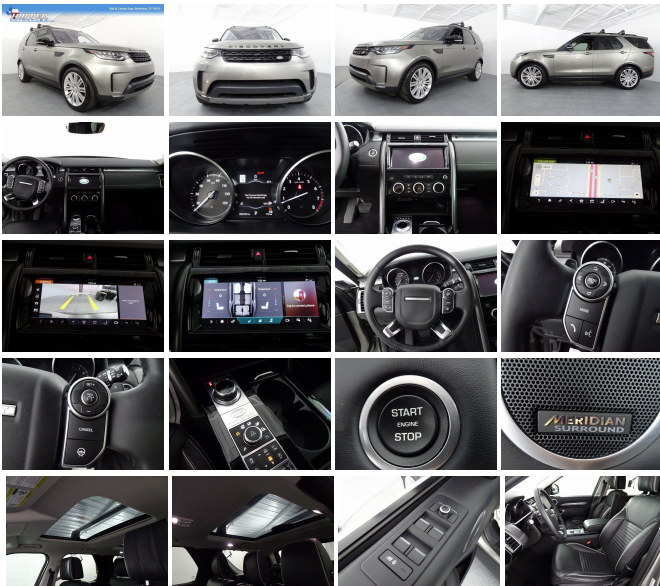

2017 Land Rover Discovery First Edition

View this car on our website at hoppermotorplex.com/6659100/ebrochure

Our Price **\$49,855**

Specifications:

Year:	2017
VIN:	SALRTBBVXHA016823
Make:	Land Rover
Stock:	16823M
Model/Trim:	Discovery First Edition
Condition:	Pre-Owned
Body:	SUV
Exterior:	Corris Gray Metallic
Engine:	Engine: 340HP Supercharged V6
Interior:	Ebony/Ebony Leather
Mileage:	23,226
Drivetrain:	4 Wheel Drive
Economy:	City 16 / Highway 21

Clean Carfax ***Navigation System*** ***Rear View Camera***
Meridian Surround Sound System ***Dual Panel Sunroof***
Push to Start ***Garage Door Transmitter*** ***4WD***

2017 Land Rover Discovery First Edition Corris Gray Metallic 4D Sport Utility 4WD ZF 8-Speed Automatic V6 Supercharged

Recent Arrival!

Our family owned dealership was established in West Texas in 1967. We have been providing customers with quality vehicles for decades with the service to match. With almost four acres of unique inventory, we are sure the Hopper Family will have what you're looking for. Come down and take a look! Our VIP Preferred program provides customers with one year of FREE maintenance (Some Exclusions Apply, ask for details) which includes: -Priority Service -12 months/12,000 miles of oil changes -Tire rotations -Multi-point Inspection -90 Day Powertrain Warranty (Some Exclusions Apply) -A loaner car available with reservation -10% discount on parts and accessories Please check back for more pictures, we're adding new pictures to the website daily.