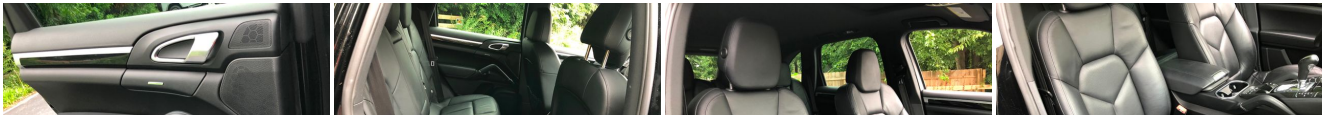

Specifications:

Year:	2011
VIN:	WP1AB2A24BLA46604
Make:	Porsche
Stock:	LA46604
Model/Trim:	Cayenne S
Condition:	Pre-Owned
Body:	SUV
Exterior:	BLACK
Engine:	4.8L DOHC SMPI aluminum 32-valve V8 engine
Interior:	Black Leather
Mileage:	67,200
Drivetrain:	All Wheel Drive
Economy:	City 16 / Highway 22

Vehicle Description