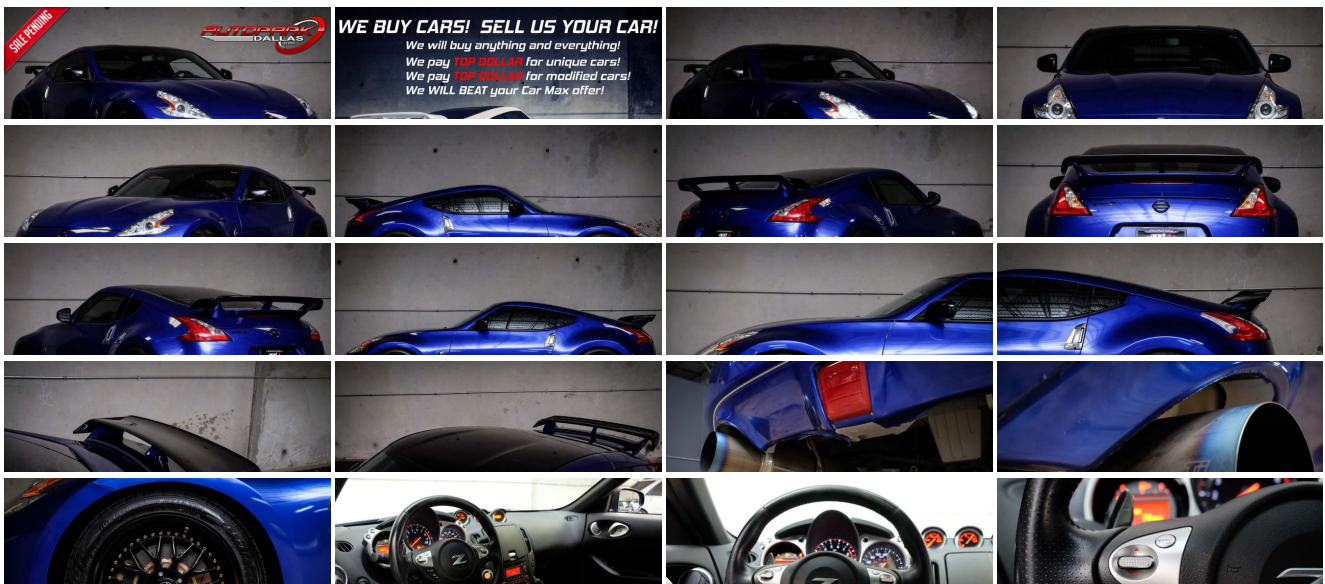

2016 Nissan 370Z w/ Many Upgrades!

Website Price \$22,995

View this vehicle on our website at autoparkdallas.com

(214) 945-2601

2061 S Stemmons Fwy , Lewisville, TX 75067

- Photos
- Details
- Contact

Specifications:

Year:	2016
VIN:	JN1AZ4EH2GM932643
Make:	Nissan
Model/Trim:	370Z w/ Many Upgrades!
Condition:	Pre-Owned
Body:	Coupe
Exterior:	Brilliant Silver
Engine:	Engine: 3.7L DOHC 24-Valve V6 -inc: Variable Valve Event and Lift (VVEL)
Interior:	Black Cloth
Transmission:	Transmission: 7-Speed Automatic
Mileage:	35,842
Drivetrain:	Rear Wheel Drive
Economy:	City 19 / Highway 26

Vehicle Description

AutoPark Dallas is excited to offer you this Wrapped Royal Blue 2016 Nissan 370Z with ESR Wheels & ExpremeTi Exhaust for sale! We stopped for a second and thought of a checklist for the ideal sports car: two seats, lightweight body, rear-wheel drive, big wheels and tires, and curves for days. Everything fits perfectly with what we, AutoPark Dallas, claim is our bread-n-butter and proudly sell: the Nissan Z. Our 370Z has been decked out with tons of aftermarket goodies that make you stick out from the crowd! The beautiful sounds of the Tomei ExpremeTi Exhaust, Gloss Black ESR 3-Piece ES1 wheels, and Wrapped a beautiful Royal Blue has this Z is primed for the thrill seeker and ready to burn rubber as it passes those who live in the slow lane! If you love the Z or just want a fun eye-catching sports car, come check out our Nissan 370z sitting in our indoor 16,000 Sq Ft Showroom located in Addison, TX amongst our inventory of 100+ other unique and luxury vehicles!

- Engine: 3.7L DOHC 24-Valve V6 -inc: variable valve Event and Lift (VVEL)
- Front And Rear Anti-Roll Bars- Gas-Pressurized Shock Absorbers
- Hydraulic Power-Assist Speed-Sensing Steering
- Multi-Link Rear Suspension w/Coil Springs- Rear-Wheel Drive
- Transmission: 7-Speed Automatic