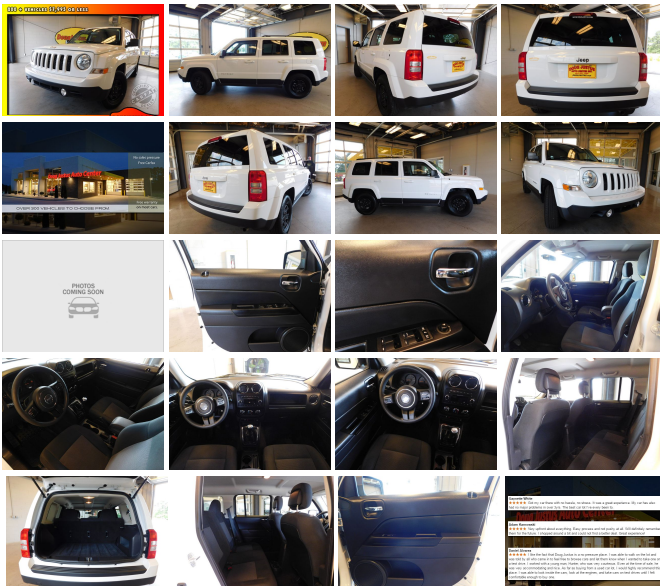

2015 Jeep Patriot Sport

View this car on our website at dougjustus.com/6657514/ebrochure

Our Price **\$10,950**

Specifications:

Year: 2015
VIN: 1C4NJPBA7FD367805
Make: Jeep
Stock: J67805
Model/Trim: Patriot Sport
Condition: Pre-Owned
Body: SUV
Exterior: Bright White Clearcoat
Engine: ENGINE: 2.0L I4 DOHC 16V DUAL VVT
Interior: Black Cloth
Mileage: 46,233
Drivetrain: Front Wheel Drive
Economy: City 22 / Highway 27

Free 30-Days or 1000 miles limited Powertrain Warranty. Visit our website for more details.

****MANUAL** **LOW MILES****

Manual 2.0L 4-cyl 2015 Jeep Patriot Sport gets up to 27 MPG hwy. This vehicle comes equipped with cloth interior, power locks, power mirrors, power steering, power windows, and many more features. Visit www.dougjustus.com, call: *865-281-1540*, or text: *865-214-0010* for more info.