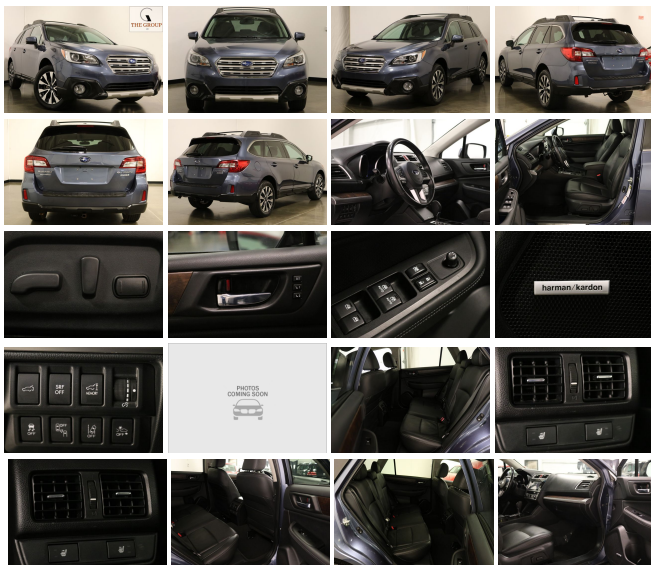

## 2015 Subaru Outback 2.5i Limited

View this car on our website at [ff783918-554d-4ea7-80c6-a74d5248bc1b.autorevo-powersites.com/6656728/ebrochure](http://ff783918-554d-4ea7-80c6-a74d5248bc1b.autorevo-powersites.com/6656728/ebrochure)

2015 SUBARU OUTBACK LIMITED  
LUXURY MID SIZE WAGON/SUV.

LAPIS BLUE EXTERIOR WITH A  
VERY DURABLE AND  
COMFORTABLE BLACK LEATHER  
INTERIOR.

2.5 LITER BOXSTER STYLE ENGINE  
FOR SUPERIOR PERFORMANCE  
AND STELLAR FUEL ECONOMY.