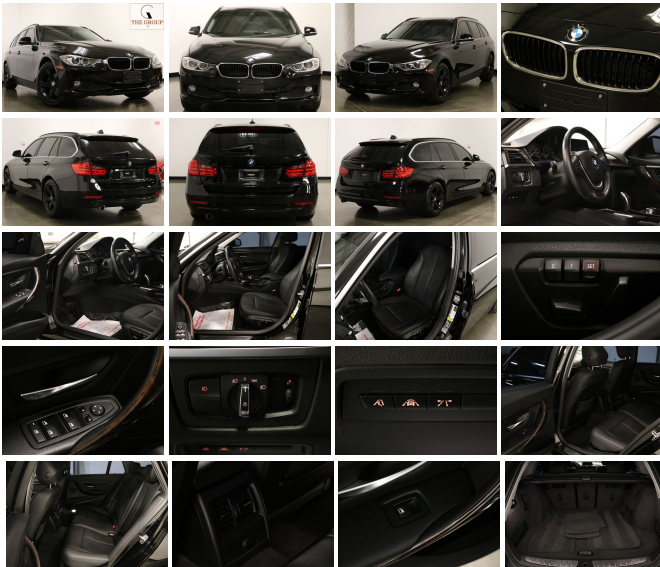

# 2015 BMW 328d xDrive Wagon

View this car on our website at [ff783918-554d-4ea7-80c6-a74d5248bc1b.autorevo-powersites.com/6656727/ebrochure](http://ff783918-554d-4ea7-80c6-a74d5248bc1b.autorevo-powersites.com/6656727/ebrochure)

## Specifications:

<b>Year:</b>	2015
<b>VIN:</b>	WBA3K5C50FK300658
<b>Make:</b>	BMW
<b>Model/Trim:</b>	328d xDrive Wagon
<b>Condition:</b>	Pre-Owned
<b>Body:</b>	Sedan
<b>Exterior:</b>	Jet Black
<b>Engine:</b>	Engine: 2.0L DOHC 16-Valve 4-Cylinder Turbocharged -inc: aluminum engine block, variable-geometry turbo technology, common-rail direct injection and electronic throttle control
<b>Interior:</b>	Black Leather
<b>Transmission:</b>	Automatic
<b>Mileage:</b>	40,646
<b>Drivetrain:</b>	All Wheel Drive
<b>Economy:</b>	City 31 / Highway 43

2015 BMW 328D X DRIVE SPORTS LUXURY MID SIZE WAGON.

BLACK EXTERIOR WITH A VERY DURABLE AND COMFORTABLE BLACK LEATHER INTERIOR.

2.0 LITER TURBODIESEL ENGINE THAT PROVIDES OUTSTANDING PERFORMANCE AND SUPERIOR FUEL ECONOMY.

ALL POWER.

POWER GLASS SLIDING  
PANORAMIC SUNROOF.

POWER TAILGATE.

PREMIUM AUDIO WITH MP3  
PLAYER.

BLUE TOOTH.

GPS NAVIGATION.

BACK UP CAMERA.

ONLY 40K EASY ADULT DRIVEN  
MILES.