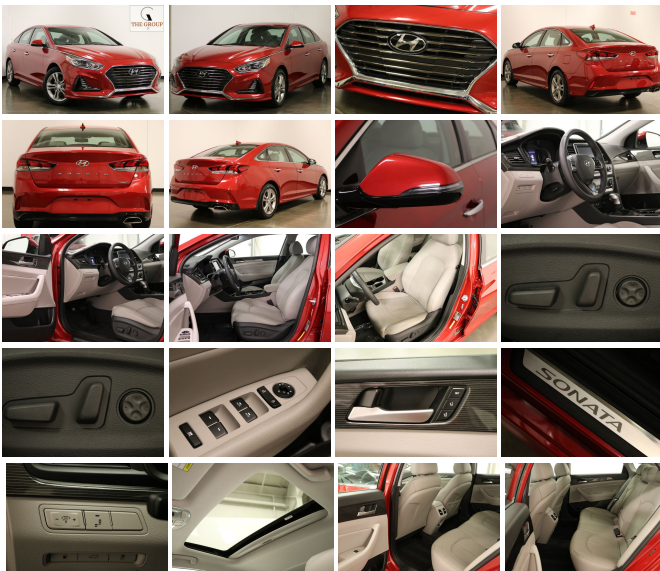

# 2018 Hyundai Sonata Limited

View this car on our website at [ff783918-554d-4ea7-80c6-a74d5248bc1b.autorevo-powersites.com/6655512/ebrochure](http://ff783918-554d-4ea7-80c6-a74d5248bc1b.autorevo-powersites.com/6655512/ebrochure)

2018 HYUNDAI SONATA LIMITED  
LUXURY MID SIZE 4 DOOR SEDAN.

SCARLET RED EXTERIOR WITH A  
VERY COMFORTABLE AND  
DURABLE BEIGE LEATHER  
INTERIOR.

2.4 LITER ENGINE FOR STELLAR  
PERFORMANCE AND  
OUTSTANDING FUEL ECONOMY.