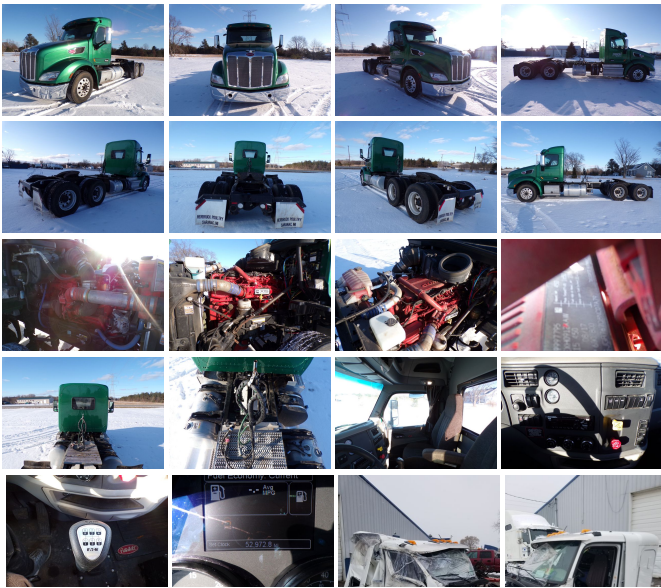

2018 Peterbilt 579

View this car on our website at eastsideautopartsmi.com/6655008/ebrochure

Our Price **\$65,000**

Specifications:

Year:	2018
VIN:	1XPBD49X3JD479723
Make:	Peterbilt
Model/Trim:	579
Condition:	Pre-Owned
Exterior:	White
Interior:	Tan
Mileage:	52,000
Truck Type:	Semi - Sleeper Conventional

We purchased this truck from an insurance company. Truck was originally a white 579 with mini sleeper. Truck tipped over on the right side, damaging mainly cab and sleeper.

We had a parks truck that had a perfect cab. We swapped cabs and purchased a conversion kit to turn into day cab.

All parts minus some interior pieces, door and cab are all from the 52K mile truck.

We have pictures of each step we took in rebuilding this truck, on our website.

Truck runs, drives, and operates like new.

Has cummins X15 450HP efficiency with 10 speed manual transmission.

Tires average 90%, 11R22.5 6 alloy , 4 steel single lockers. Very nice all around

2018 Peterbilt 579

Eastside Auto - 231-853-5700 - View this car on our website at eastsideautopartsmi.com/6655008/ebrochure