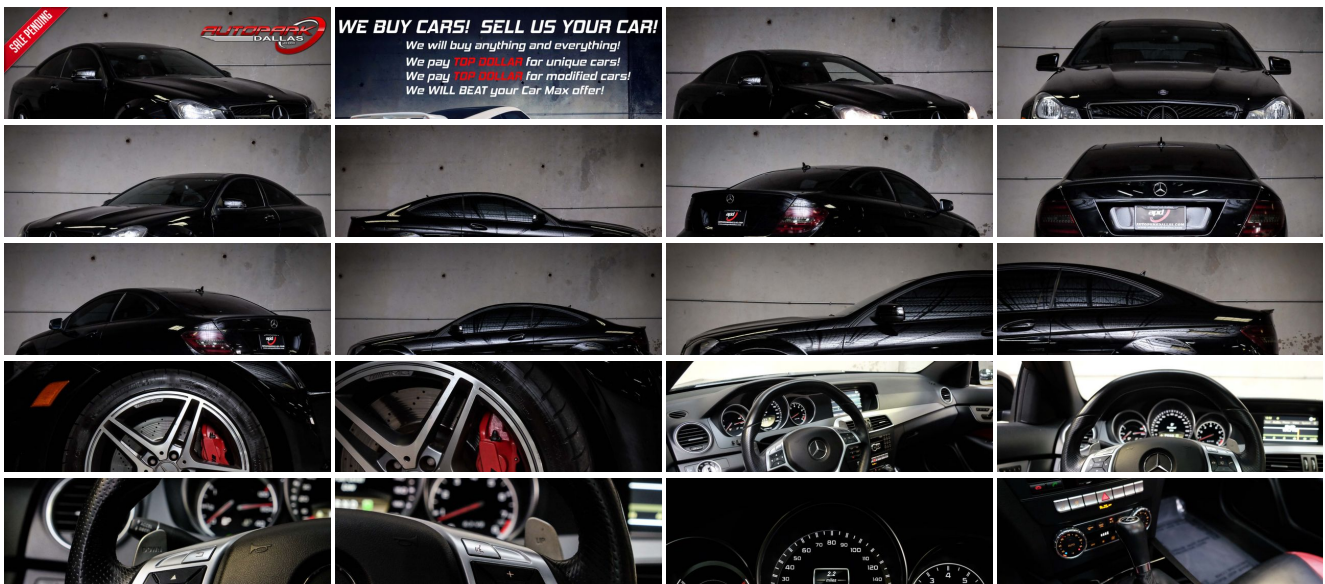

## 2012 Mercedes-Benz C63 AMG

**Website Price \$30,995**

View this vehicle on our website at [autoparkdallas.com](http://autoparkdallas.com)

(214) 945-2601

2061 S Stemmons Fwy , Lewisville, TX 75067

- Photos
- Details
- Contact

## Vehicle Description

AutoPark Dallas is excited to offer you this 2012 Mercedes-Benz C63 AMG for sale! The German powerhouse of the automotive world has blessed us 'Need for Speed' lovers with the ultimate daily driver; the C63 AMG! Our C63 has the cherry on top of this automotive sundae, with this beastly Benz being equipped with the **AMG Development Package** boosting that 451 stock horses to a much more desired 510 HORSES! Currently the Mercedes is parked in our INDOOR 16,000 Sq Ft Showroom located in Addison, Tx. amongst our inventory of 100+ luxury and other unique vehicles, so don't hesitate to swing on by and give this Benz a new home!