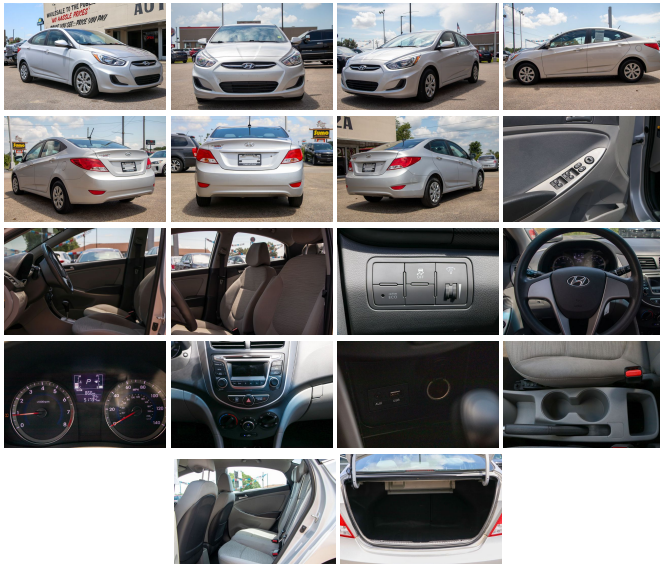

2017 Hyundai Accent SE

View this car on our website at starksinventory.com/6652417/ebrochure

Our Price **\$12,072**

Specifications:

Year:	2017
VIN:	KMHCT4AE1HU169742
Make:	Hyundai
Stock:	11406
Model/Trim:	Accent SE
Condition:	Pre-Owned
Body:	Sedan
Exterior:	SILVER
Engine:	Engine: 1.6L DOHC 16-Valve I-4 GDI -inc: Dual Continuously Variable Valve Timing (D-CVVT)
Interior:	Cloth
Mileage:	51,644
Drivetrain:	Front Wheel Drive
Economy:	City 26 / Highway 36

Exterior

- Wheels: 14" x 5.0J Steel w/Cover- Tires: P175/70TR14- Spare Tire Mobility Kit
- Clearcoat Paint- Body-Colored Front Bumper- Body-Colored Rear Bumper

- Black Side Windows Trim- Body-Colored Door Handles
- Body-Colored Power Side Mirrors w/Manual Folding- Fixed Rear Window w/Defroster
- Light Tinted Glass- Fixed Interval Wipers- Front Windshield -inc: Sun Visor Strip
- Fully Galvanized Steel Panels- Grille w/Chrome Bar- Trunk Rear Cargo Access
- Auto Off Aero-Composite Halogen Headlamps