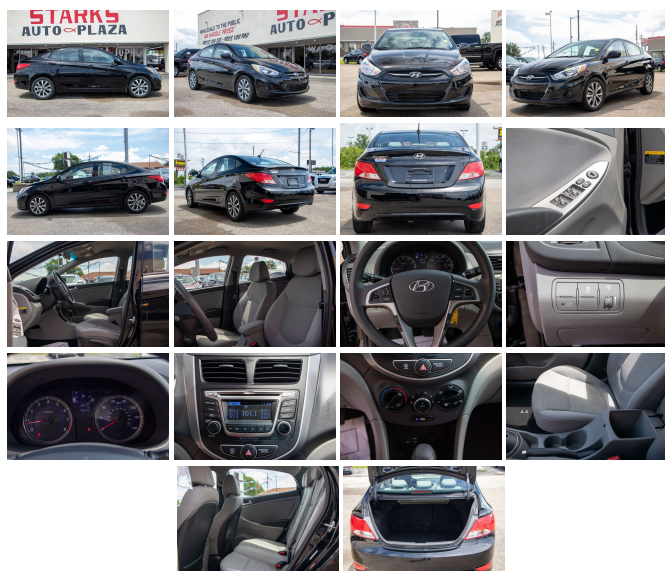

2017 Hyundai Accent Value Edition

View this car on our website at starksinventory.com/6652416/ebrochure

Our Price **\$11,467**

Specifications:

Year:	2017
VIN:	KMHCT4AE0HU337810
Make:	Hyundai
Stock:	11405
Model/Trim:	Accent Value Edition
Condition:	Pre-Owned
Body:	Sedan
Exterior:	BLACK
Engine:	Engine: 1.6L DOHC 16-Valve I-4 GDI -inc: Dual Continuously Variable Valve Timing (D-CVVT)
Interior:	Cloth
Mileage:	46,740
Drivetrain:	Front Wheel Drive
Economy:	City 26 / Highway 36

Exterior

- Wheels: 16" Machine-Finish Alloy- Tires: P195/50R16- Spare Tire Mobility Kit

- Clearcoat Paint- Body-Colored Front Bumper- Body-Colored Rear Bumper
- Black Side Windows Trim- Body-Colored Door Handles
- Body-Colored Power Side Mirrors w/Manual Folding- Fixed Rear Window w/Defroster
- Light Tinted Glass- Fixed Interval Wipers- Front Windshield -inc: Sun Visor Strip
- Fully Galvanized Steel Panels- Grille w/Chrome Bar- Trunk Rear Cargo Access
- Auto Off Aero-Composite Halogen Headlamps