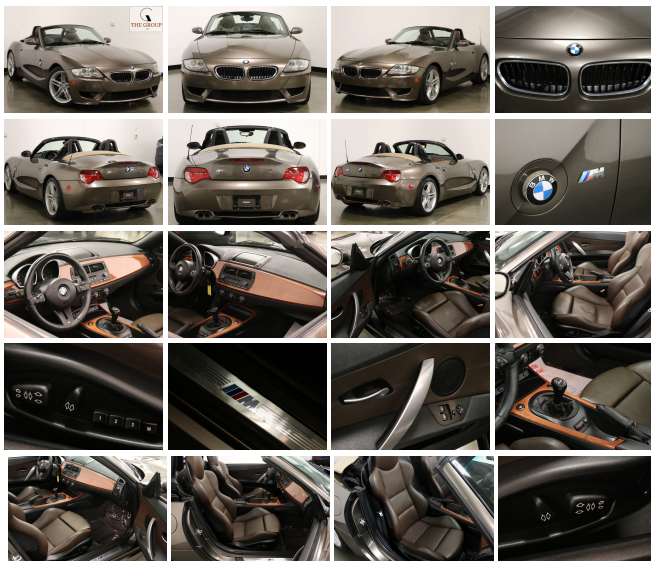

2007 BMW M Models

View this car on our website at ff783918-554d-4ea7-80c6-a74d5248bc1b.autorevo-powersites.com/6652115/ebrochure

Our Best Price **\$16,950**

Specifications:

Year:	2007
VIN:	5UMBT93517LY53121
Make:	BMW
Model/Trim:	M Models
Condition:	Pre-Owned
Body:	Convertible
Exterior:	Sepang Bronze Metallic
Engine:	3.2L DOHC 24-valve I6 engine w/M double-VANOS steplessly variable valve timing
Interior:	Dk Sepang Brown Leather
Transmission:	6 SPEED MANUAL
Mileage:	26,927
Drivetrain:	Rear Wheel Drive
Economy:	City 16 / Highway 24

RARE 2007 BMW Z4 M 2 DOOR 2 SEAT ROADSTER.

SEPANG BRONZE METALLIC EXTERIOR WITH A BROWN LUXURY LEATHER INTERIOR AND A TAN CONVERTIBLE TOP.

3.2 LITER M POWER HIGH PERFORMANCE ENGINE.

6 SPEED MANUAL TRANSMISSION.

ICE COLD AIR COND.

ALL POWER.

POWER CONVERTIBLE TOP.

PREMIUM AUDIO WITH CD.

ONLY 26K EASY ADULT DRIVEN WELL MAINTAINED ONE OWNER

WELL MAINTAINED ONE OWNER
MILES.

NON SMOKERS CAR.

LOOKS RUNS AND DRIVES
EXCELLENT.