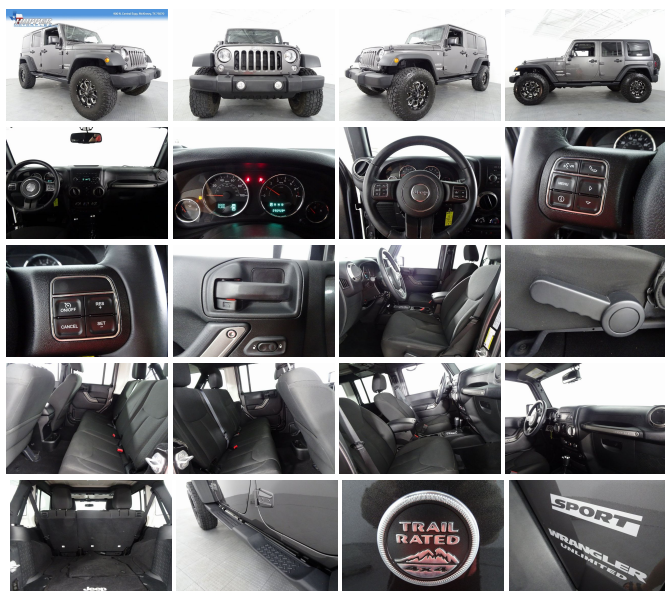

2016 Jeep Wrangler Unlimited Sport CUSTOM WHEELS AND TIRES

View this car on our website at hoppermotorplex.com/6651200/ebrochure

Our Price **\$29,966**

Specifications:

Year:	2016
VIN:	1C4BJWDG3GL225604
Make:	Jeep
Stock:	25604M
Model/Trim:	Wrangler Unlimited Sport CUSTOM WHEELS AND TIRES
Condition:	Pre-Owned
Body:	SUV
Exterior:	Granite Crystal Metallic Clearcoat
Engine:	ENGINE: 3.6L V6 24V VVT
Interior:	black Cloth
Mileage:	29,248
Drivetrain:	4 Wheel Drive
Economy:	City 16 / Highway 20

2016 Jeep Wrangler Unlimited Sport CUSTOM WHEELS AND TIRES
Billet Silver Metallic Clearcoat CUSTOM WHEELS AND TIRES 4D
Sport Utility 4WD 5-Speed Automatic 3.6L V6 24V VVT

2016 Jeep Wrangler Unlimited Sport CUSTOM WHEELS AND TIRES

Exterior

- Wheels: 16" x 7.0" Luxury Styled Steel- Tires: P225/75R16 BSW On/Off Road
- Steel Spare Wheel- Full-Size Spare Tire Mounted Outside Rear- Clearcoat Paint
- Outside Temp Gauge- Analog Display