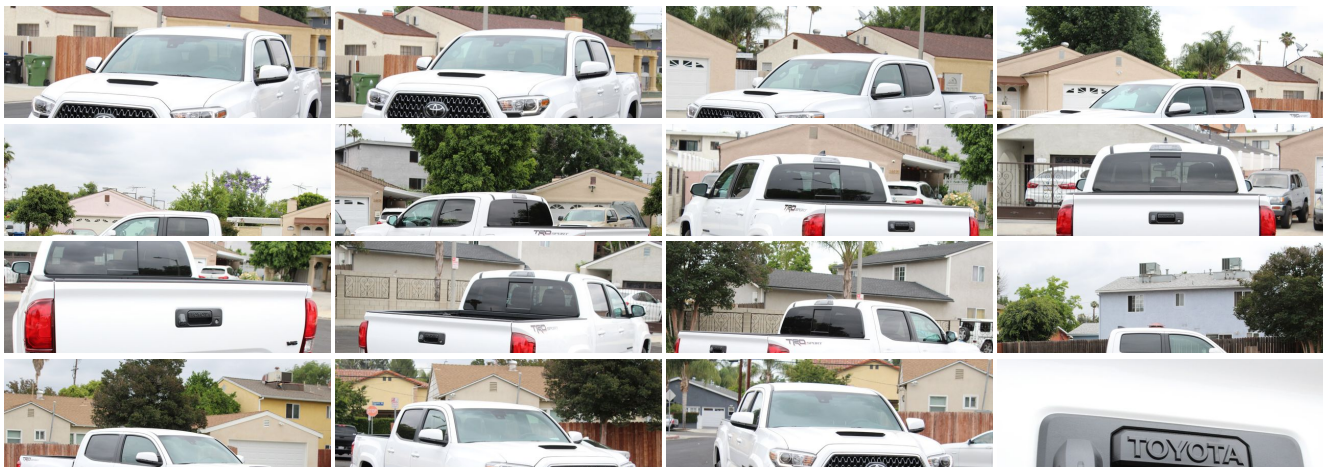

## Specifications:

<b>Year:</b>	2019
<b>VIN:</b>	<a href="#">3TMAZ5CN4KM088064</a>
<b>Make:</b>	TOYOTA
<b>Stock:</b>	8064
<b>Model/Trim:</b>	TACOMA TRD SPORT 2K MLS AUTOMATIC XLNT CONDITION
<b>Condition:</b>	Pre-Owned
<b>Body:</b>	Pickup Truck
<b>Exterior:</b>	Super White
<b>Engine:</b>	Engine: 3.5L Atkinson-Cycle V6 -inc: VVT-iW wider intake and VVT-i exhaust
<b>Interior:</b>	Black/Gun Metal Cloth
<b>Mileage:</b>	2,716
<b>Drivetrain:</b>	Rear Wheel Drive
<b>Economy:</b>	City 19 / Highway 24