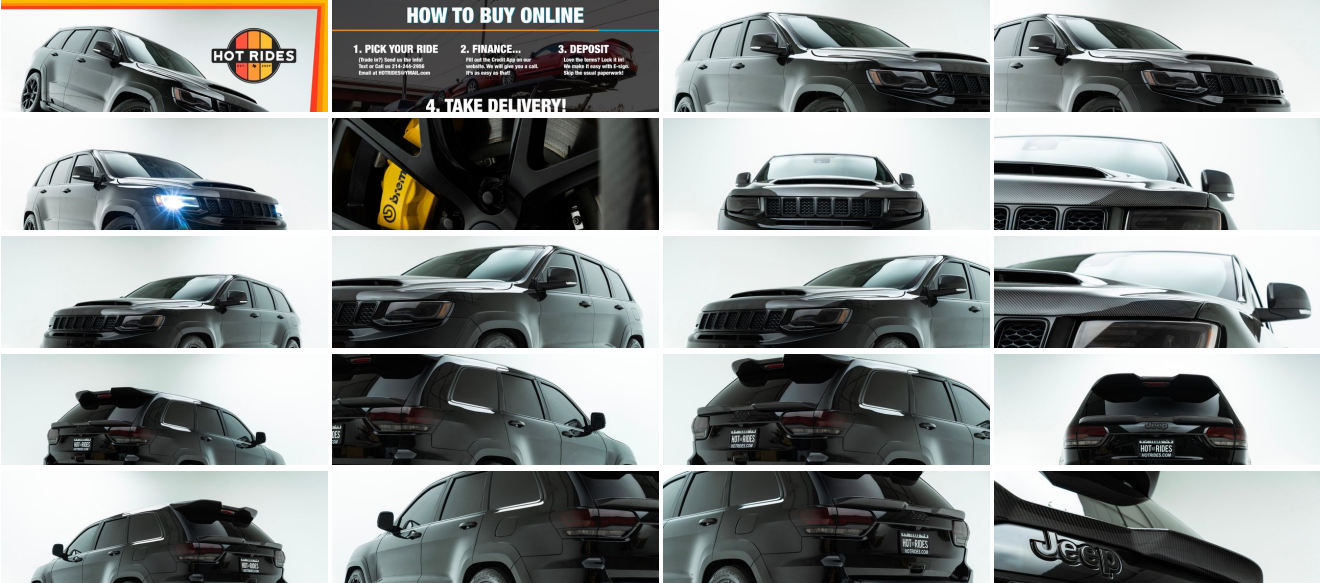

## Specifications:

Year:	2018
VIN:	<a href="#">1C4RJFN96JC332944</a>
Make:	Jeep
Stock:	619296
Model/Trim:	Grand Cherokee Trackhawk w/ Upgrades
Condition:	Pre-Owned
Body:	SUV
Exterior:	Diamond Black Crystal Pearlcoat
Engine:	ENGINE: 6.2L SUPERCHARGED HEMI V8 SRT
Interior:	Black Leather
Transmission:	Automatic
Mileage:	21,081
Drivetrain:	All Wheel Drive
Economy:	City 11 / Highway 17

## Vehicle Description

2018 JEEP GRAND CHEROKEE TRACKHAWK FOR SALE IN "DIAMOND  
BLACK CRYSTAL PEARL"

**WE FINANCE!**

***MSRP= \$99,015!!!***

BEAUTIFUL PEARL BLACK EXTERIOR  
LUXURIOUS BLACK LEATHER INTERIOR  
POWERFUL 707-HP SUPERCHARGED 6.2L V8 ENGINE

SMOOTH 8-SPEED AUTOMATIC TRANSMISSION

ALL-WHEEL DRIVE

LOADED WITH OPTIONS!