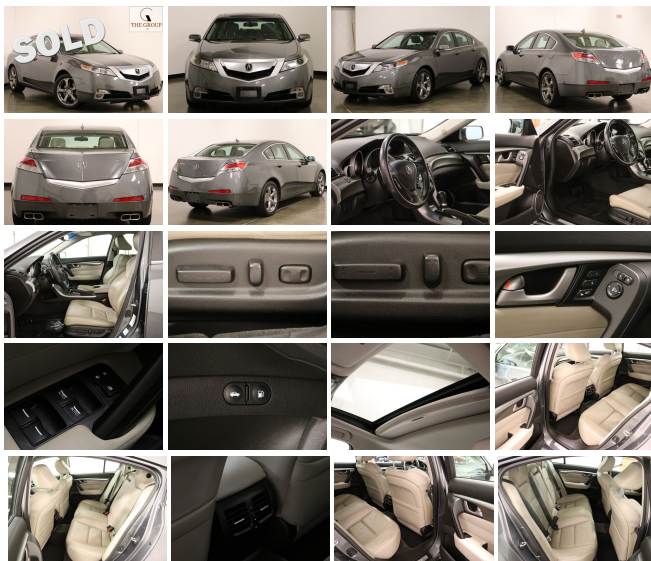

2011 Acura TL SH AWD

View this car on our website at ff783918-554d-4ea7-80c6-a74d5248bc1b.autorevo-powersites.com/6647303/ebrochure

Our Best Price **\$9,950**

Specifications:

Year:	2011
VIN:	19UUA9F21BA002527
Make:	Acura
Model/Trim:	TL SH AWD
Condition:	Pre-Owned
Body:	Sedan
Exterior:	Polished Metal Metallic
Engine:	3.7L SOHC PGM-FI 24-valve VTEC V6 engine
Interior:	Taupe Leather
Transmission:	Automatic
Mileage:	74,295
Drivetrain:	All Wheel Drive
Economy:	City 17 / Highway 25

2011 ACURA TL SH ALL WHEEL DRIVE MID SIZE LUXURY SPORT SEDAN.

SH PKG.

GRAY EXTERIOR WITH A VERY DURABLE AND COMFORTABLE GRAY LEATHER INTERIOR.

3.7 LITER VTEC ENGINE FOR OUTSTANDING PERFORMANCE AND SUPERIOR RELIABILITY.

BLUETOOTH.

UPGRADED ALLOY WHEELS.

74K EASY ADULT DRIVEN HIWAY
MILES.

NO REPORTED ACCIDENTS.

VERY WELL MAINTAINED.

LOOKS RUNS AND DRIVES
EXCELLENT.

PRICED FOR FAST SALE.

CALL US TODAY BEFORE IT'S GONE.

Interior

- (2) 12-volt pwr outlets
- 3-spoke leather-wrapped collapsible tilt & telescoping steering wheel -inc: controls for audio, cruise, phone, multi-info display, voice recognition
- Active front headrests- Adjustable rear headrests- Alarm system
- Aluminum threshold garnish- Ambient cabin lighting- Auto-dimming rearview mirror
- Black carpeting- Cruise control- Door-mounted courtesy lights