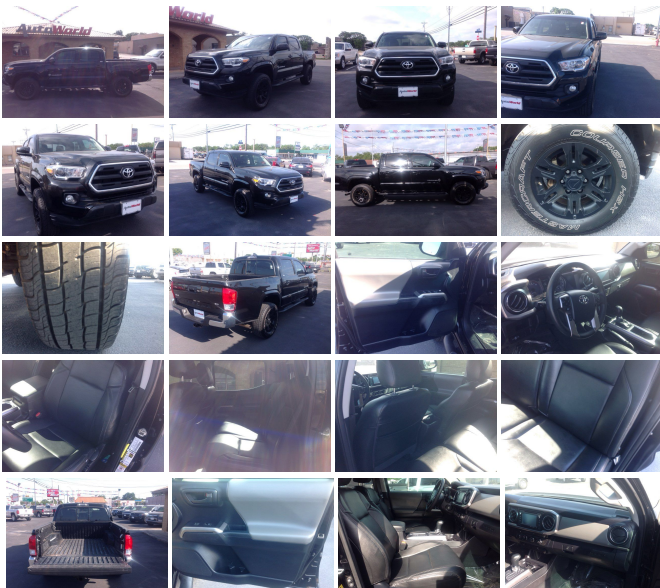

Our Price **$26,981**

Specifications:

Year: 2016
VIN: 5TFCZ5AN5GX005240
Make: Toyota
Stock: PB1217
Model/Trim: Tacoma SR5
Condition: Pre-Owned
Body: Pickup Truck
Exterior: Black
Engine: Engine: 3.5L Atkinson-Cycle V6 -inc: VVT-iW wider intake and VVT-i exhaust
Interior: Cement Gray Leather
Mileage: 103,508
Drivetrain: 4 Wheel Drive
Economy: City 18 / Highway 23

Please call us on this 2016 Toyota Tacoma SR5 Double Cab 4x4 with 4.0 Liter VVT-I Engine with Automatic Transmission!

There's no better ride than a Toyota product, whether it's a luxury sedan or a capability packed pickup you will be satisfied every time! The 4.0L V6 engine starts up with ease and has no issues getting this Tacoma up to highway speeds. You'll love driving around town in this Tacoma with its smooth shifting transmission and accurate and tight turns. When its time to get some work done.. If your day takes you though some backroads there's no need to worry with the Tacoma 4x4 capabilities, you are fully prepared to go off the paved road. Inside this plush cabin you have clean and odor free black leather bucket seats and the options you desire: power seats, power windows, power mirrors, power locks, cruise control, steering wheel controls, climate control factory AM/FM/CD/AUX radio and so much more! The only addition you need for this 2016 Toyota Tacoma is one of those personal size Yeti coolers in the back seat stocked up with a 6-pack of your favorite beer.