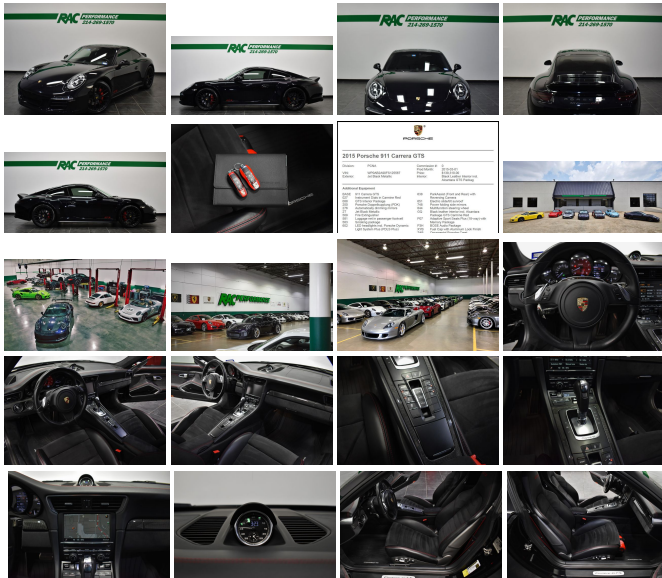

# 2015 Porsche 911 Carrera GTS

View this car on our website at [racperformance.com/6645964/ebrochure](http://racperformance.com/6645964/ebrochure)

Our Price **\$94,995**

## Specifications:

**Year:** 2015  
**VIN:** WP0AB2A90FS125567  
**Make:** Porsche  
**Stock:** R3334  
**Model/Trim:** 911 Carrera GTS  
**Condition:** Pre-Owned  
**Body:** Coupe  
**Exterior:** Jet Black Metallic  
**Engine:** Engine: 3.8L H-6 DOHC (430 HP)  
**Interior:** Black  
**Transmission:** TRANSMISSION: 7-SPEED PORSCHE DOPPELKUPPLUNG (PDK)  
**Mileage:** 44,842  
**Drivetrain:** Rear Wheel Drive  
**Economy:** City 18 / Highway 26