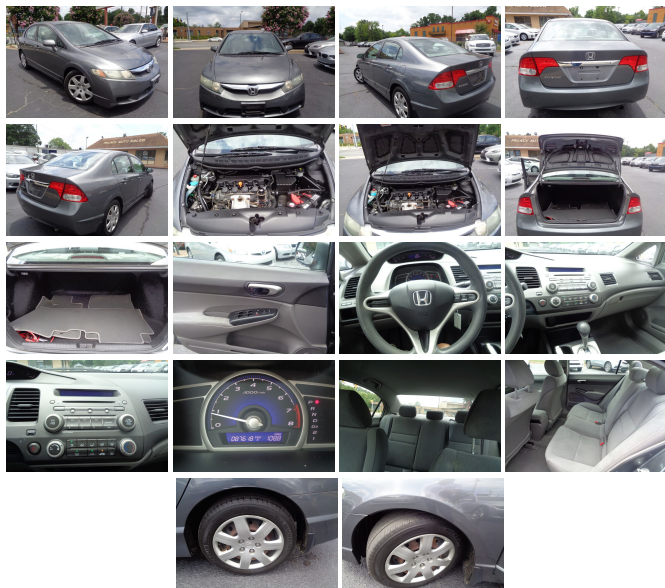

## 2009 Honda Civic LX

View this car on our website at [palaceautosales.com/6645435/ebrochure](http://palaceautosales.com/6645435/ebrochure)

Our Price **\$8,999**

### Specifications:

<b>Year:</b>	2009
<b>VIN:</b>	1HGFA16579L029542
<b>Make:</b>	Honda
<b>Stock:</b>	P13890
<b>Model/Trim:</b>	Civic LX
<b>Condition:</b>	Pre-Owned
<b>Body:</b>	Sedan
<b>Exterior:</b>	Urban Titanium Metallic
<b>Engine:</b>	1.8L SOHC MPFI 16-valve i-VTEC I4 engine
<b>Interior:</b>	Cloth
<b>Mileage:</b>	87,148
<b>Drivetrain:</b>	Front Wheel Drive
<b>Economy:</b>	City 25 / Highway 36

## Vehicle History Report : as Of 09/19/2019

 Snapshot

2009 HONDA CIVIC LX

	Accident reported
	CARFAX 1-Owner vehicle
	17 Service history records
	Corporate vehicle
	Last owned in South Carolina
	87,146 Last reported odometer reading