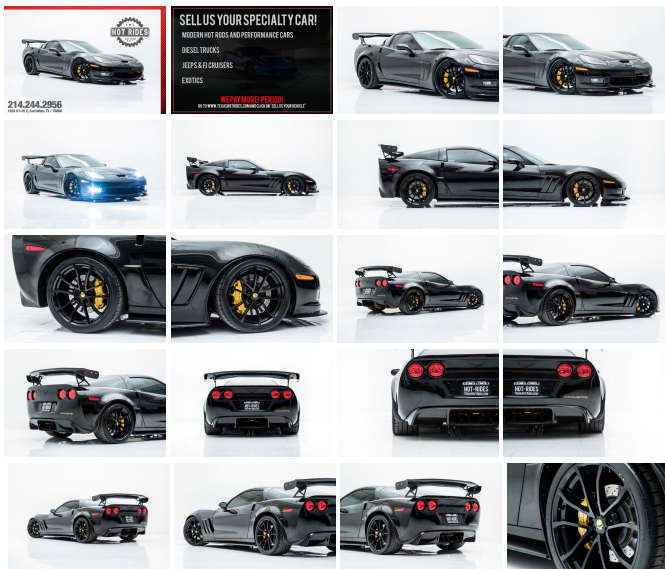

2013 Chevrolet Corvette Grand Sport Supercharged W/ Many Upgrades

View this car on our website at texashotrides.com/6645264/ebrochure

Our Price **\$41,991**

Specifications:

Year:	2013
VIN:	1G1YU2DW1D5106878
Make:	Chevrolet
Stock:	619261
Model/Trim:	Corvette Grand Sport Supercharged W/ Many Upgrades
Condition:	Pre-Owned
Body:	Coupe
Exterior:	Black
Engine:	ENGINE, 6.2L (376 CI) V8 SFI
Interior:	Black Leather
Transmission:	TRANSMISSION, 6-SPEED PADDLE SHIFT WITH AUTOMATIC MODES
Mileage:	12,045
Drivetrain:	Rear Wheel Drive
Economy:	City 15 / Highway 25

2013 CHEVROLET CORVETTE GRANDSPORT IN BEAUTIFUL BLACK!

When you think of a true American muscle car the first thing that comes to mind is the Chevrolet Corvette. With heritage dating back to 1953 and an unbreakable reputation for luxury and power the Corvette is truly a one of a kind sports car that is sure to please anyone and is respected in every aspect of the automobile world. Sleek looks and jaw-dropping performance; this Corvette doesnt fall short in any category!

- Roof panel, 1-piece body-color, removable
- Tires, front P275/35ZR18 Eagle F1 Supercar and rear P325/30ZR19 Eagle F1 Supercar run flat
- Wheels, Grand Sport Silver painted aluminum 18" x 9.5" (45.7 cm x 24.1 cm) front and 19" x 12" (48.3 cm x 30.48 cm) rear
- Wipers, front intermittent

CALIPERS, YELLOW
 \$595

EXHAUST, DUAL-MODE,
 PERFORMANCE
 increases horsepower, adds 6 hp,
 aggressive exhaust sound, with
 4" polished stainless-steel tips
 \$1,195

SPOILER, FULL-WIDTH, ZR1-STYLE,
 BODY-COLOR
 \$350