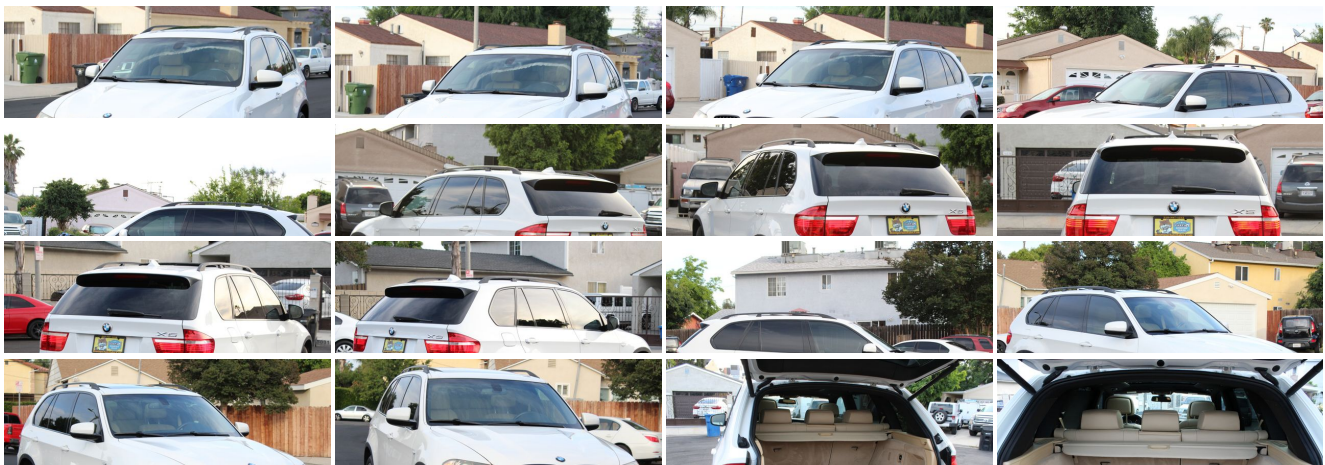

## 2008 BMW X5 3.0si SPORTS PKG 88K MLS NAVIGATION BACK-UP CAMERA SERVICE RECORDS

Contact Sales 310-987-1212

**Our Price \$4,000**

View this vehicle on our website at [boutiqueautosales.com](http://boutiqueautosales.com)

## Specifications:

<b>Year:</b>	2008
<b>VIN:</b>	<a href="#">5UXFE43558L027178</a>
<b>Make:</b>	BMW
<b>Stock:</b>	7178
<b>Model/Trim:</b>	X5 3.0si SPORTS PKG 88K MLS NAVIGATION BACK-UP CAMERA SERVICE RECORDS
<b>Condition:</b>	Pre-Owned
<b>Body:</b>	SUV
<b>Exterior:</b>	Alpine White
<b>Engine:</b>	3.0L DOHC 24-valve I6 engine-inc: double-VANOS steplessly variable valve timing, Valvetronic, 3-stage induction system
<b>Interior:</b>	Black Leather
<b>Mileage:</b>	88,210
<b>Drivetrain:</b>	All Wheel Drive
<b>Economy:</b>	City 17 / Highway 23