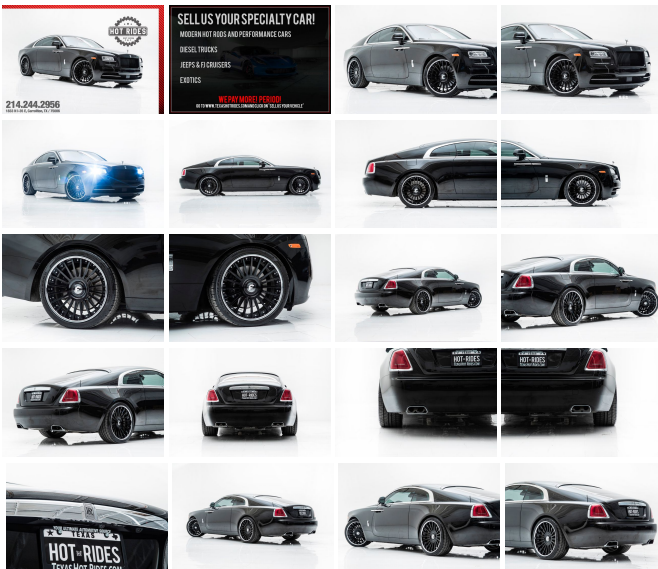

2015 Rolls-Royce Wraith

View this car on our website at texashotrides.com/6644342/ebrochure

Our Price **\$212,991**

Specifications:

Year:	2015
VIN:	SCA665C5XFUX85343
Make:	Rolls-Royce
Stock:	519197
Model/Trim:	Wraith
Condition:	Pre-Owned
Body:	Coupe
Exterior:	Obsidian
Engine:	Engine: Twin-Turbocharged 6.6L DOHC Direct Injection V12
Interior:	Red Leather
Transmission:	Automatic
Mileage:	16,298
Drivetrain:	Rear Wheel Drive
Economy:	City 13 / Highway 21

**2015 ROLLS ROYCE WRAITH IN
OBSIDIAN BLACK METALLIC!**

WE
FINANCE!

BEAUTIFUL METALLIC BLACK EXTERIOR
LUXURIOUS RED LEATHER INTERIOR PACKAGE
POWERFUL 6.6L TWIN-TURBOCHARGED W-12

ENGINE
SMOOTH AUTOMATIC TRANSMISSION
CLEAN CARFAX
NO ACCIDENTS
LOADED WITH OPTIONS
US WRAITH PACKAGE
DRIVERS ASSISTANCE-1
DRIVERS ASSISTANCE-3
PREMIUM BESPOKE 1300W AUDIO SYSTEM
ACCENT INTERIOR SCHEME
ADAPTIVE HEADLIGHTS
FRONT MASSAGE SEATS
STARLIGHT HEADLINER
LAMBSWOOL FLOOR MATS
FRONT VENTILLATED (& HEATED) SEATS
MONITOR SCREEN COVER RR INLAYS
POLISHED STAINLESS STEEL TREADPLATES
ROLLS ROYCE LOGO EMBROIDERED
HEADRESTS
ULTRA RARE COLOR COMBINATION!
UPGRADED 22" FORGIATO 3-PIECE MULTI-
SPOKE FORGED WHEELS WITH CHROME LIP
ROLLS ROYCE LOWERING LINKS
NEW PIRELLI TIRES ALL AROUND
BLACK GRILLE
TINTED WINDOWS
EXTREMELY CLEAN INSIDE & OUT!
EXCELLENT FINANCING OPTIONS AVAILABLE!