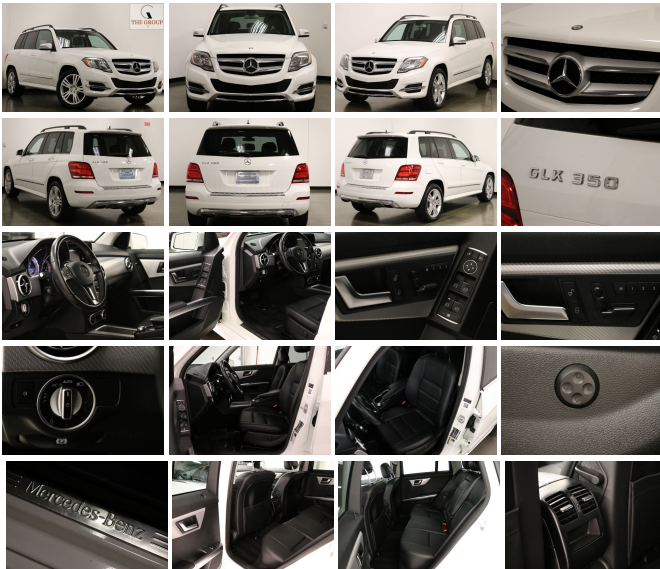

# 2015 Mercedes-Benz GLK 350

View this car on our website at [ff783918-554d-4ea7-80c6-a74d5248bc1b.autorevo-powersites.com/6644268/ebrochure](http://ff783918-554d-4ea7-80c6-a74d5248bc1b.autorevo-powersites.com/6644268/ebrochure)

## Specifications:

<b>Year:</b>	2015
<b>VIN:</b>	WDCGG5HB8FG435338
<b>Make:</b>	Mercedes-Benz
<b>Model/Trim:</b>	GLK 350
<b>Condition:</b>	Pre-Owned
<b>Body:</b>	SUV
<b>Exterior:</b>	Polar White
<b>Engine:</b>	Engine: 3.5L 24-Valve DOHC V6
<b>Interior:</b>	Sahara Beige/Mocha Leatherette
<b>Transmission:</b>	Automatic
<b>Mileage:</b>	28,362
<b>Drivetrain:</b>	Rear Wheel Drive
<b>Economy:</b>	City 19 / Highway 25

2015 MERCEDES BENZ GLK 350  
COMPACT LUXURY SUV.

POLAR WHITE EXTERIOR WITH A  
BLACK MB TEX INTERIOR.

3.5 LITER V6 ENGINE FOR GREAT  
PERFORMANCE AND SUPERIOR  
FUEL ECONOMY.

SUPER SMOOTH AUTOMATIC  
TRANSMISSION.

ICE COLD AIR COND.

MOST POWER OPTIONS.

PREMIUM AM FM MP3 PLAYER.

BLUETOOTH.

ALLOY WHEELS.

-----  
ONLY 28K EASY SOUTHERN MILES.  
NON SMOKERS VEHICLE.

LOOKS RUNS AND DRIVES GREAT.  
ALLOY WHEELS.

CLEAN TITLE.