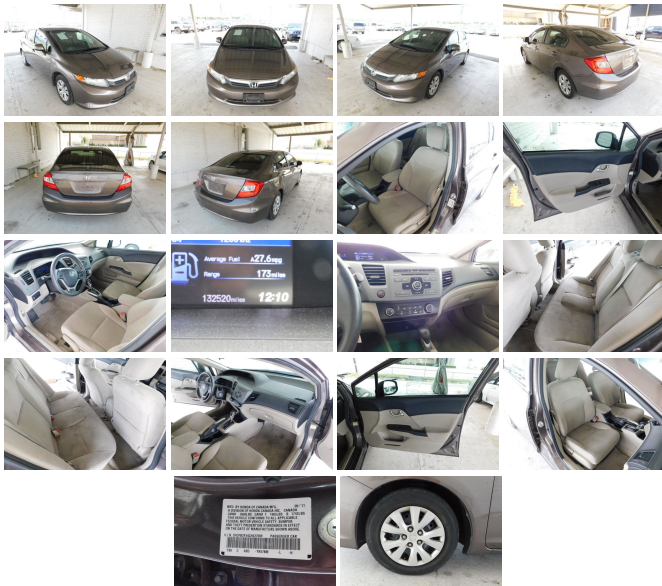

randyadamsinc.com
(830) 625-7159
1687 Business Loop 35 S
New Braunfels, TX 78130

2012 Honda Civic LX

View this car on our website at randyadamsinc.com/6644255/ebrochure

Our Price **\$7,950**

Specifications:

Year: 2012
VIN: 2HGFB2F54CH527009
Make: Honda
Stock: 527009
Model/Trim: Civic LX
Condition: Pre-Owned
Body: Sedan
Exterior: Urban Titanium Metallic
Engine: 1.8L SOHC MPFI 16-valve i-VTEC I4 engine
Interior: Gray Cloth
Mileage: 132,520
Drivetrain: Front Wheel Drive
Economy: City 28 / Highway 39

Thank you for looking at another one of Randy Adams Inc.'s on-line listings!

Please find out more about this vehicle below:

2012 HONDA CIVIC LX

- 1.8L I4 ENGINE
- AUTOMATIC/AC
- TILT WHEEL/CRUISE CONTROL
- AM/FM STEREO W/CD
- AND MORE