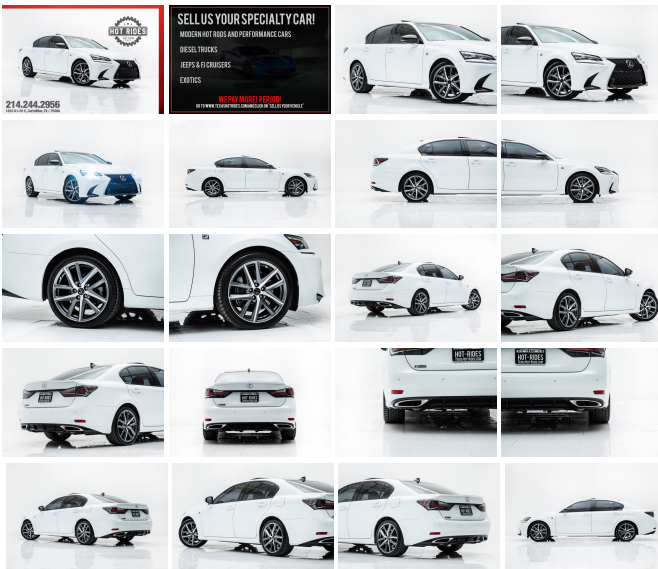

2016 Lexus GS 350 F Sport

View this car on our website at texashotrides.com/6644208/ebrochure

Our Price **\$33,991**

Specifications:

Year:	2016
VIN:	JTHBZ1BL9GA006877
Make:	Lexus
Model/Trim:	GS 350 F Sport
Condition:	Pre-Owned
Body:	Sedan
Exterior:	Ultra White
Engine:	Engine: 3.5L V6 24V DOHC -inc: dual continuously Variable Valve Timing w/intelligence (VVT-i)
Interior:	Black Leather
Transmission:	Automatic
Mileage:	57,983
Drivetrain:	Rear Wheel Drive
Economy:	City 19 / Highway 28

2016 LEXUS GS350F-SPORT
IN "ULTRA WHITE!"

WE
FINANCE!

BEAUTIFUL GLOSSY WHITE EXTERIOR
LUXURIOUS BLACK LEATHER INTERIOR
GAS SAVING & RELIABLE 3.5L V6 ENGINE

SMOOTH AUTOMATIC 8-SPEED TRANSMISSION

CLEAN CARFAX