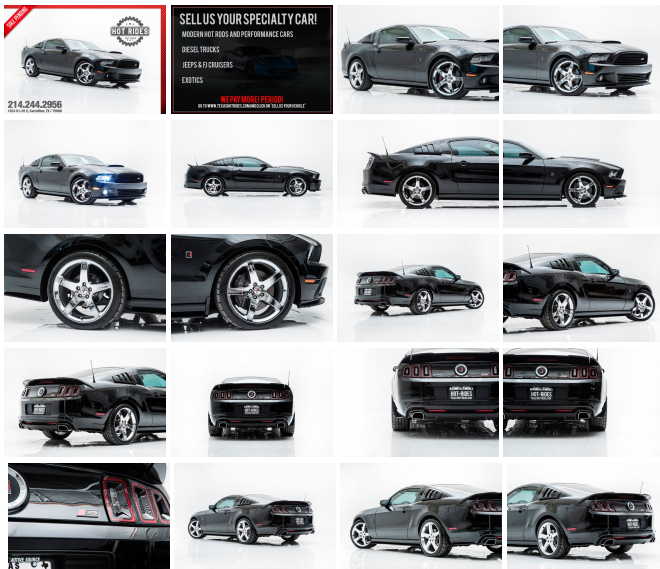

2014 Ford Mustang GT Roush Stage-3

View this car on our website at texasotrides.com/6644196/ebrochure

214.244.2956
1833 N I-35 E, Carrollton, TX / 75006

Our Price **\$33,991**

Specifications:

Year:	2014
VIN:	1ZVBP8CF1E5311866
Make:	Ford
Stock:	619258
Model/Trim:	Mustang GT Roush Stage-3
Condition:	Pre-Owned
Body:	Coupe
Exterior:	Black
Engine:	ENGINE: 5.0L 4V TI-VCT V8
Interior:	Black Suede/Leather
Transmission:	TRANSMISSION: 6-SPEED MANUAL
Mileage:	7,624
Drivetrain:	Rear Wheel Drive
Economy:	City 15 / Highway 25

2014 FORD MUSTANG ROUSH STAGE 3 IN BEAUTIFUL TRIPLE BLACK!

Here it is! An amazing car with tons of historic value and power. These cars are extremely fun to drive and turn heads!

WE FINANCE

The ROUSH name goes hand in hand with all of the other historic performance engineering companies. Their reputation for beautiful

100 PERCENT ALL ORIGINAL STAGE 3 ROUSH!

BEAUTIFUL GLOSSY BLACK EXTERIOR

LUXURIOUS BLACK LEATHER & SUEDE INTERIOR

POWERFUL 575-HP, 505TQ SUPERCHARGED 5.0L
ENGINE!

ROUSH TUNED 6-SPEED MANUAL TRANSMISSION

EXTREMELY CLEAN CAR, THE NICEST ROUSH WE HAVE
HAD!