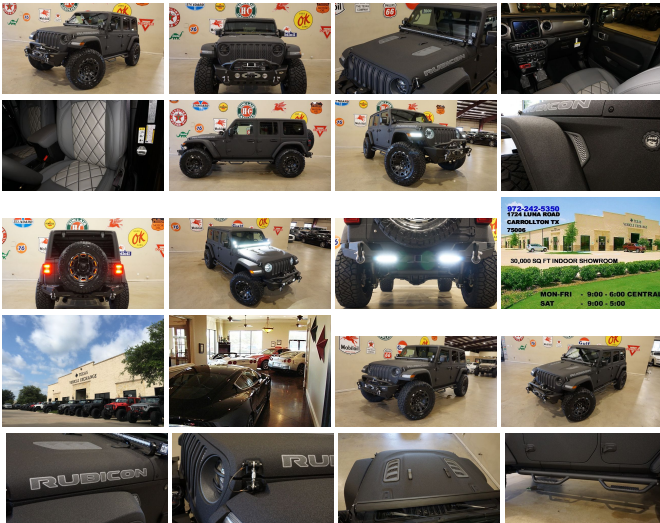

2019 Jeep Wrangler JL Unlimited Rubicon 4X4 DUPONT KEVLAR,LIFT,LED'S,NAV

View this car on our website at tveauto.com/6643969/ebrochure

Our Price **\$78,900**

Specifications:

Year:	2019
VIN:	1C4HJXFG4KW614417
Make:	Jeep
Stock:	614417
Model/Trim:	Wrangler JL Unlimited Rubicon 4X4 DUPONT KEVLAR,LIFT,LED'S,NAV
Condition:	Pre-Owned
Body:	SUV
Exterior:	Black
Engine:	ENGINE: 3.6L V6 24V VVT UPG I W/ESS
Interior:	Black Leather
Transmission:	TRANSMISSION: 8-SPEED AUTOMATIC (850RE)
Mileage:	80
Drivetrain:	4 Wheel Drive
Economy:	City 17 / Highway 23

NATION WIDE FINANCING

SUBMIT CREDIT APP WWW.TVEAUTO.COM

OR CALL 972-242-5350

"RAPTOR BLACK EDITION"

CUSTOM BUILT **KEVLAR** 2019 JEEP
WRANGLER JL UNLIMITED RUBICON 4X4
WITH 24R PACKAGE

UPGRADES INCLUDE:

* RAPTOR BLACK KEVLAR COATING WITH SILVER ACCENTS

* CUSTOM ALEA GRAY LEATHER WITH BLACK STITCHING

* FACTORY REMOTE START

* REMOTE PROXIMITY KEYLESS ENTRY

* COLD WEATHER GROUP

* LED LIGHTING GROUP

* FACTORY 8.4 INCH TOUCH SCREEN NAVIGATION WITH HD AM/FM/SIRIUS STEREO & ALPINE PREMIUM AUDIO SYSTEM